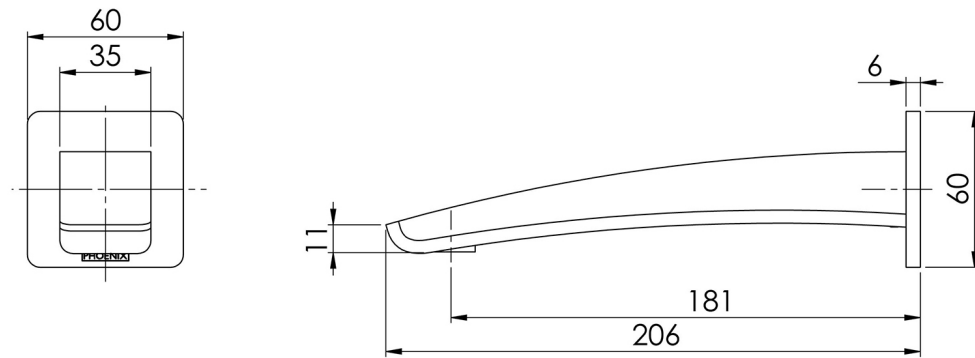

RUSH

RUSH WALL BASIN OUTLET 180MM

SPECIFICATIONS

AVAILABLE IN

RU774 CHR
Chrome

RU774-40
Brushed Nickel

RU774 MB
Matte Black

INFORMATION