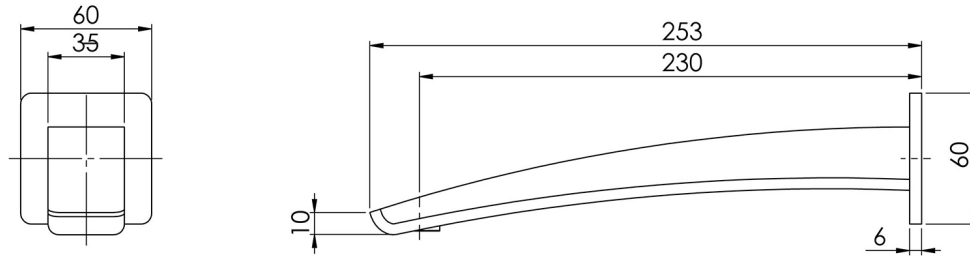

RUSH

RUSH WALL BASIN OUTLET 230MM

SPECIFICATIONS

AVAILABLE IN

RU775 CHR
Chrome

RU775-40
Brushed Nickel

RU775 MB
Matte Black

INFORMATION