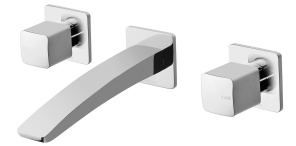

RUSH

RUSH WALL BASIN SET

SPECIFICATIONS

AVAILABLE IN

RU112 CHR
Chrome

INFORMATION

Temperature Rating
1 - 75°C

Pressure Rating
150 - 500kPa

MAINTENANCE AND CARE:

- All surfaces should be cleaned with mild liquid detergent or soap and water.
- Do not use cream cleaners or citrus based cleaning products, as they are abrasive.
- Use of unsuitable cleaning agents may damage the surface.
- Any damage caused in this way will not be covered by warranty.

Please visit <https://www.phoenixtapware.com.au/warranty> to view the full warranty