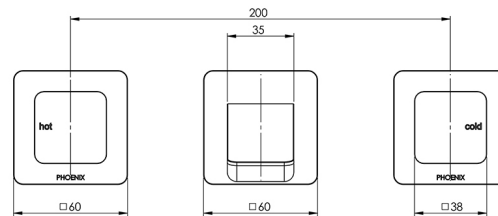

RUSH

RUSH WALL BASIN SET

SPECIFICATIONS

AVAILABLE IN

RU112 CHR
Chrome

INFORMATION

Temperature Rating
1 - 75°C

Pressure Rating
150 - 500kPa

MAINTENANCE AND CARE:

- All surfaces should be cleaned with mild liquid detergent or soap and water.
- Do not use cream cleaners or citrus based cleaning products, as they are abrasive.
- Use of unsuitable cleaning agents may damage the surface.
- Any damage caused in this way will not be covered by warranty.

Please visit <https://www.phoenixtapware.com.au/warranty> to view the full warranty

While we aim to ensure the specifications shown are correct at time of printing, Phoenix Tapware reserves the right to make modifications without prior notice. Always use the physical product measurements for mark-ups and roughing-in as the line drawing shown may differ from the actual product over time. All measurements are shown in millimetres. Colours may vary from image shown.

Ph: +61 3 9780 4200
14/03/2024
[phoenixtapware.com.au](https://www.phoenixtapware.com.au)