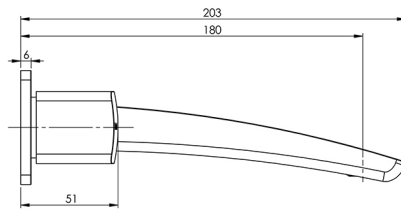

RUSH

RUSH WALL BASIN SET

SPECIFICATIONS

AVAILABLE IN

RU112 CHR
Chrome

INFORMATION

Temperature Rating
1 - 75°C

Pressure Rating
150 - 500kPa

MAINTENANCE AND CARE:

- All surfaces should be cleaned with mild liquid detergent or soap and water.
- Do not use cream cleaners or citrus based cleaning products, as they are abrasive.
- Use of unsuitable cleaning agents may damage the surface.
- Any damage caused in this way will not be covered by warranty.

Please visit <https://www.phoenixtapware.com.au/warranty> to view the full warranty

While we aim to ensure the specifications shown are correct at time of printing, Phoenix Tapware reserves the right to make modifications without prior notice. Always use the physical product measurements for mark-ups and roughing-in as the line drawing shown may differ from the actual product over time. All measurements are shown in millimetres. Colours may vary from image shown.

Ph: +61 3 9780 4200
14/03/2024
[phoenixtapware.com.au](https://www.phoenixtapware.com.au)