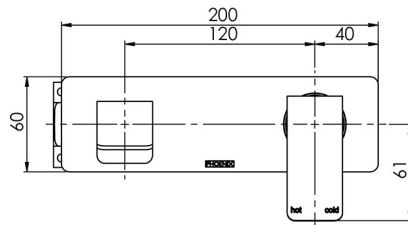

RUSH

RUSH WALL BATH MIXER SET 180MM

SPECIFICATIONS

AVAILABLE IN

RU783 CHR
Chrome

RU783-40
Brushed Nickel

RU783 MB
Matte Black

INFORMATION