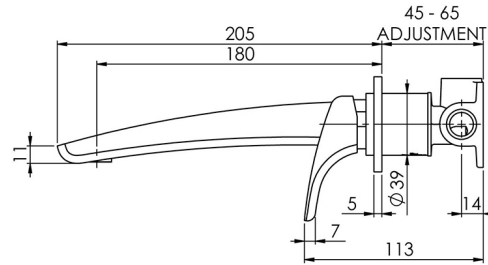

RUSH

RUSH WALL BATH MIXER SET 180MM

SPECIFICATIONS

AVAILABLE IN

RU783 CHR
Chrome

RU783-40
Brushed Nickel

RU783 MB
Matte Black

INFORMATION