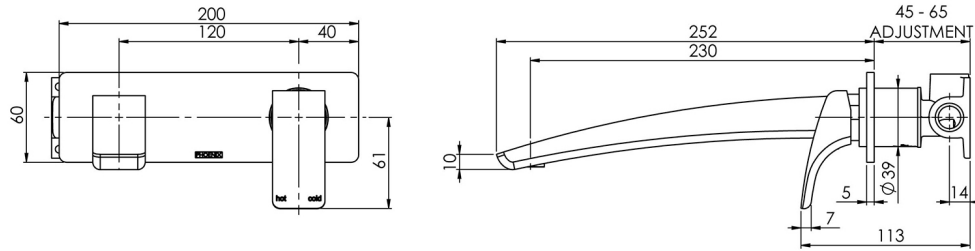

RUSH

RUSH WALL BATH MIXER SET 230MM

SPECIFICATIONS

AVAILABLE IN

RU784 CHR
Chrome

RU784 MB
Matte Black

INFORMATION

Temperature Rating
1 - 75°C