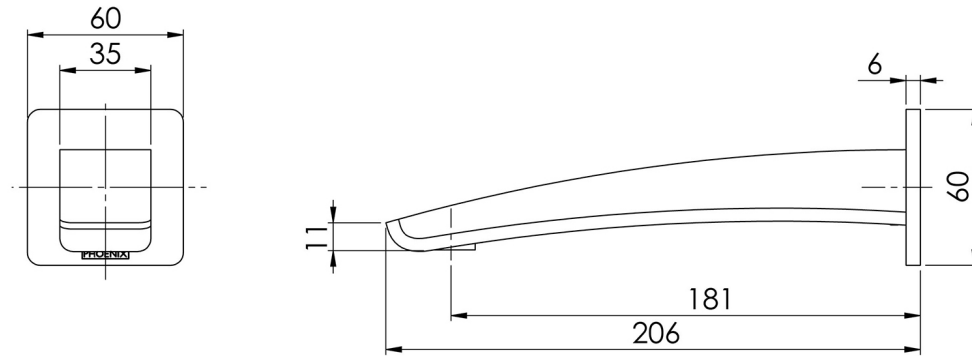

RUSH

RUSH WALL BATH OUTLET 180MM

SPECIFICATIONS

AVAILABLE IN

RU776 CHR
Chrome

RU776-40
Brushed Nickel

RU776 MB
Matte Black

INFORMATION