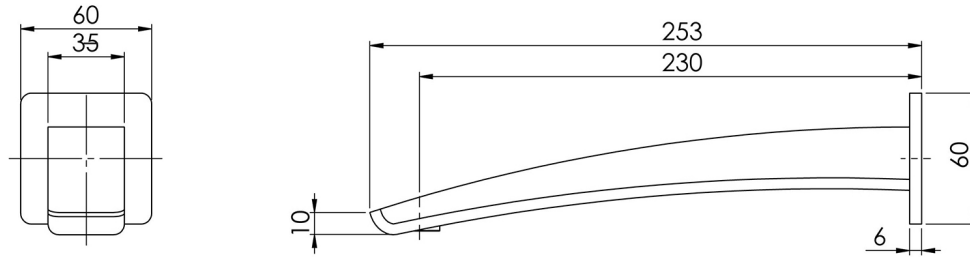

RUSH

RUSH WALL BATH OUTLET 230MM

SPECIFICATIONS

AVAILABLE IN

RU777 CHR
Chrome

RU777-40
Brushed Nickel

RU777 MB
Matte Black

INFORMATION