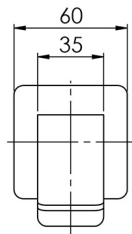

RUSH

RUSH WALL BATH OUTLET 280MM

SPECIFICATIONS

AVAILABLE IN

RU772 CHR
Chrome

RU772 MB
Matte Black

INFORMATION

Temperature Rating
1 - 75°C

Pressure Rating
150 - 500kPa

MAINTENANCE AND CARE:

- All surfaces should be cleaned with mild liquid detergent or soap and water.
- Do not use cream cleaners or citrus based cleaning products, as they are abrasive.
- Use of unsuitable cleaning agents may damage the surface.
- Any damage caused in this way will not be covered by warranty.

Please visit <https://www.phoenixtapware.com.au/warranty> to view the full warranty