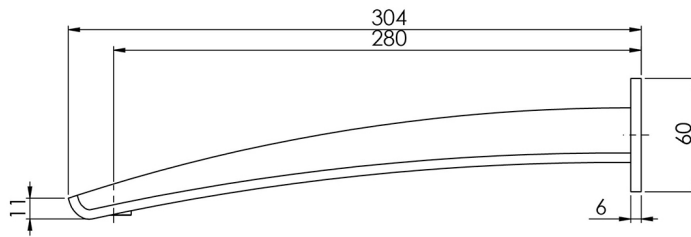

RUSH

RUSH WALL BATH OUTLET 280MM

SPECIFICATIONS

AVAILABLE IN

RU772 CHR
Chrome

RU772 MB
Matte Black

INFORMATION

Temperature Rating
1 - 75°C

Pressure Rating
150 - 500kPa

MAINTENANCE AND CARE:

- All surfaces should be cleaned with mild liquid detergent or soap and water.
- Do not use cream cleaners or citrus based cleaning products, as they are abrasive.
- Use of unsuitable cleaning agents may damage the surface.
- Any damage caused in this way will not be covered by warranty.

Please visit <https://www.phoenixtapware.com.au/warranty> to view the full warranty

While we aim to ensure the specifications shown are correct at time of printing, Phoenix Tapware reserves the right to make modifications without prior notice. Always use the physical product measurements for mark-ups and roughing-in as the line drawing shown may differ from the actual product over time. All measurements are shown in millimetres. Colours may vary from image shown.

Ph: +61 3 9780 4200
14/03/2024
[phoenixtapware.com.au](https://www.phoenixtapware.com.au)