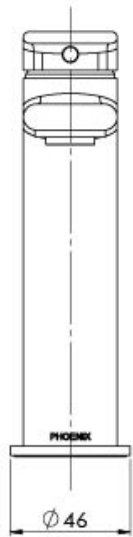

TEEL

TEEL BASIN MIXER

SPECIFICATIONS

AVAILABLE IN

118-7700-00
Chrome

118-7700-40
Brushed Nickel

118-7700-30
Gun Metal

118-7700-31
Brushed Carbon

118-7700-10
Matte Black

INFORMATION

Temperature Rating
1 - 75°C

Pressure Rating
150 - 500kPa

MAINTENANCE AND CARE:

- All surfaces should be cleaned with mild liquid detergent or soap and water.
- Do not use cream cleaners or citrus based cleaning products, as they are abrasive.
- Use of unsuitable cleaning agents may damage the surface.
- Any damage caused in this way will not be covered by warranty.

Please visit <https://www.phoenixtapware.com.au/warranty> to view the full warranty

While we aim to ensure the specifications shown are correct at time of printing, Phoenix Tapware reserves the right to make modifications without prior notice. Always use the physical product measurements for mark-ups and roughing-in as the line drawing shown may differ from the actual product over time. All measurements are shown in millimetres. Colours may vary from image shown.