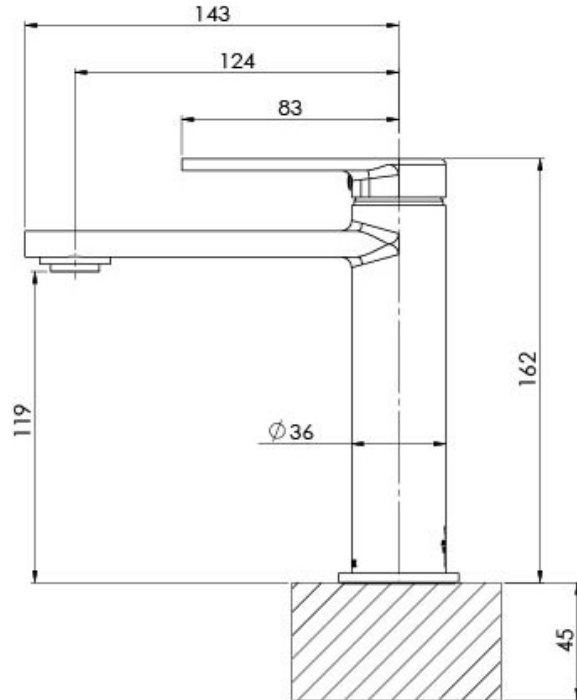

TEEL

TEEL BASIN MIXER

SPECIFICATIONS

AVAILABLE IN

118-7700-00
Chrome

118-7700-40
Brushed Nickel

118-7700-30
Gun Metal

118-7700-31
Brushed Carbon

Please visit <https://www.phoenixtapware.com.au/warranty> to view the full warranty

While we aim to ensure the specifications shown are correct at time of printing, Phoenix Tapware reserves the right to make modifications without prior notice. Always use the physical product measurements for mark-ups and roughing-in as the line drawing shown may differ from the actual product over time. All measurements are shown in millimetres. Colours may vary from image shown.