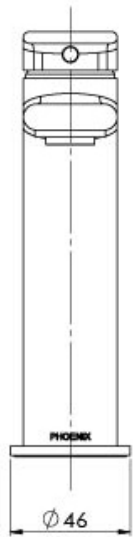

TEEL

TEEL BASIN MIXER

SPECIFICATIONS

AVAILABLE IN

118-7700-00
Chrome

118-7700-40
Brushed Nickel

118-7700-30
Gun Metal

118-7700-10
Matte Black

Please visit <https://www.phoenixtapware.com.au/warranty> to view the full warranty

While we aim to ensure the specifications shown are correct at time of printing, Phoenix Tapware reserves the right to make modifications without prior notice. Always use the physical product measurements for mark-ups and roughing-in as the line drawing shown may differ from the actual product over time. All measurements are shown in millimetres. Colours may vary from image shown.