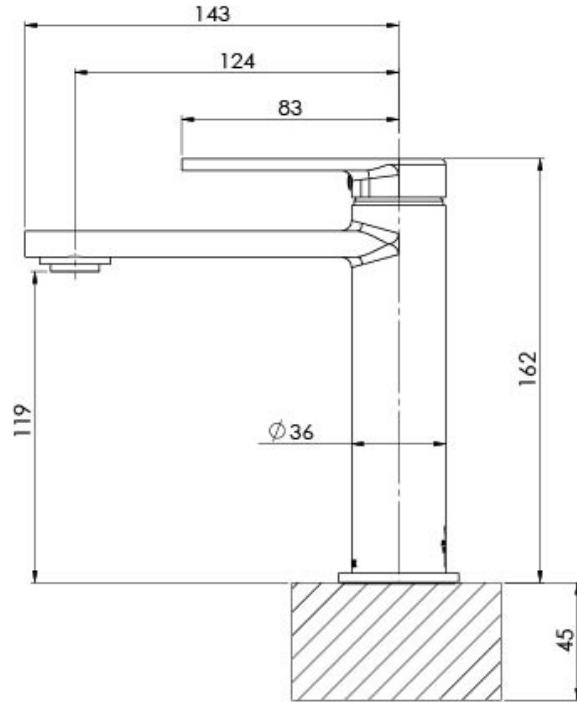

TEEL

TEEL BASIN MIXER

SPECIFICATIONS

AVAILABLE IN

118-7700-00
Chrome

118-7700-40
Brushed Nickel

118-7700-30
Gun Metal

118-7700-10
Matte Black

Please visit <https://www.phoenixtapware.com.au/warranty> to view the full warranty

While we aim to ensure the specifications shown are correct at time of printing, Phoenix Tapware reserves the right to make modifications without prior notice. Always use the physical product measurements for mark-ups and roughing-in as the line drawing shown may differ from the actual product over time. All measurements are shown in millimetres. Colours may vary from image shown.