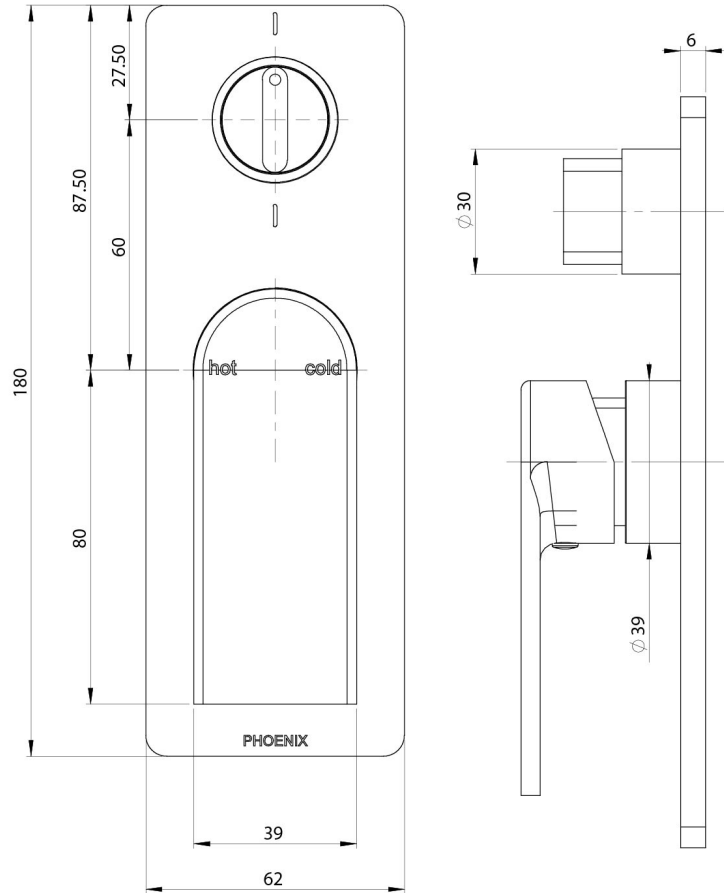

SWITCHMIX

TEEL SWITCHMIX SHOWER / BATH DIVERTER MIXER FIT-OFF KIT

SPECIFICATIONS

AVAILABLE IN

118-2940-00
Chrome

118-2940-40
Brushed Nickel

118-2940-31
Brushed Carbon

118-2940-10
Matte Black

Please visit <https://www.phoenixtapware.com.au/warranty> to view the full warranty

While we aim to ensure the specifications shown are correct at time of printing, Phoenix Tapware reserves the right to make modifications without prior notice. Always use the physical product measurements for mark-ups and roughing-in as the line drawing shown may differ from the actual product over time. All measurements are shown in millimetres. Colours may vary from image shown.