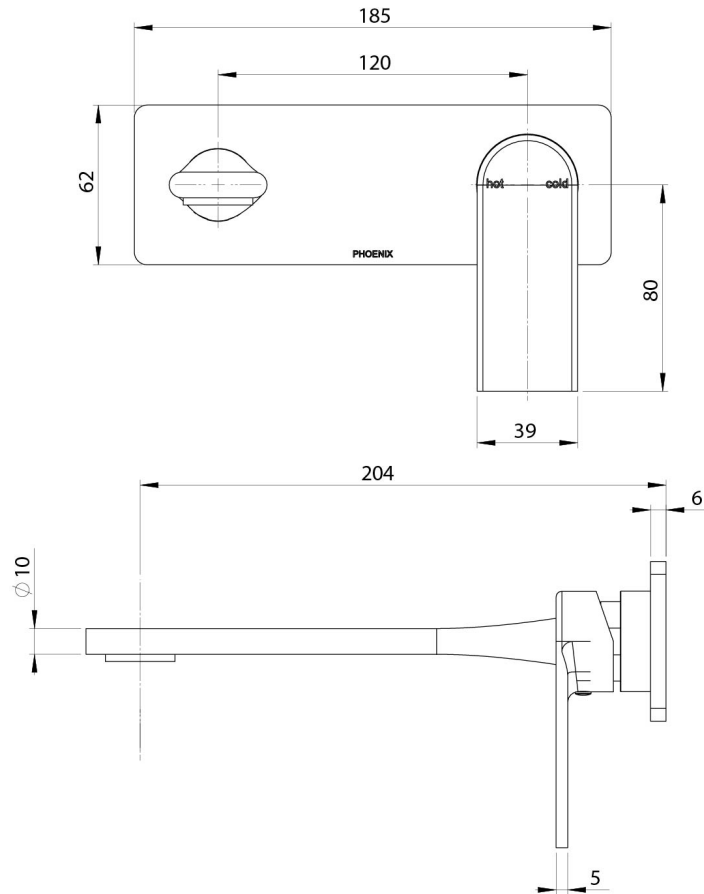

SWITCHMIX

TEEL SWITCHMIX WALL BASIN / BATH MIXER SET 200MM FIT-OFF KIT

SPECIFICATIONS

AVAILABLE IN

118-2812-00
Chrome

118-2812-40
Brushed Nickel

118-2812-31
Brushed Carbon

INFORMATION

Please visit <https://www.phoenixtapware.com.au/warranty> to view the full warranty

While we aim to ensure the specifications shown are correct at time of printing, Phoenix Tapware reserves the right to make modifications without prior notice. Always use the physical product measurements for mark-ups and roughing-in as the line drawing shown may differ from the actual product over time. All measurements are shown in millimetres. Colours may vary from image shown.