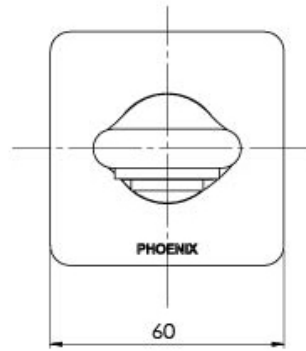

TEEL

TEEL WALL BASIN OUTLET 200MM

SPECIFICATIONS

AVAILABLE IN

118-7610-00
Chrome

118-7610-40
Brushed Nickel

118-7610-30
Gun Metal

118-7610-31
Brushed Carbon

Please visit <https://www.phoenixtapware.com.au/warranty> to view the full warranty

While we aim to ensure the specifications shown are correct at time of printing, Phoenix Tapware reserves the right to make modifications without prior notice. Always use the physical product measurements for mark-ups and roughing-in as the line drawing shown may differ from the actual product over time. All measurements are shown in millimetres. Colours may vary from image shown.