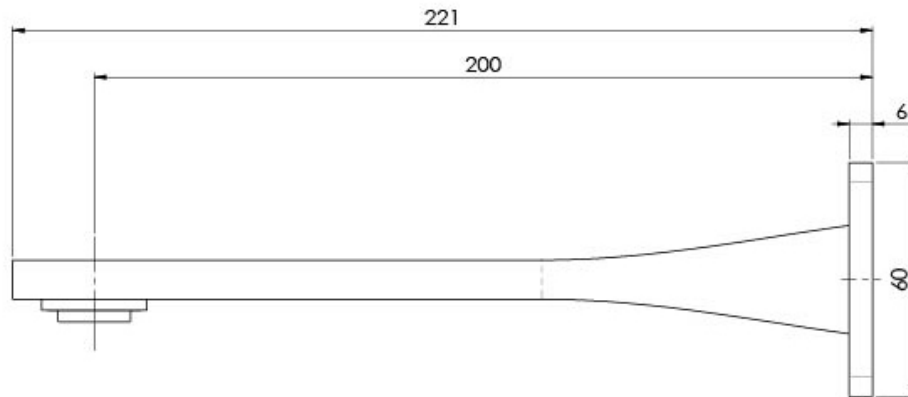

TEEL

TEEL WALL BASIN OUTLET 200MM

SPECIFICATIONS

AVAILABLE IN

118-7610-00
Chrome

118-7610-40
Brushed Nickel

118-7610-30
Gun Metal

118-7610-31
Brushed Carbon

Please visit <https://www.phoenixtapware.com.au/warranty> to view the full warranty

While we aim to ensure the specifications shown are correct at time of printing, Phoenix Tapware reserves the right to make modifications without prior notice. Always use the physical product measurements for mark-ups and roughing-in as the line drawing shown may differ from the actual product over time. All measurements are shown in millimetres. Colours may vary from image shown.