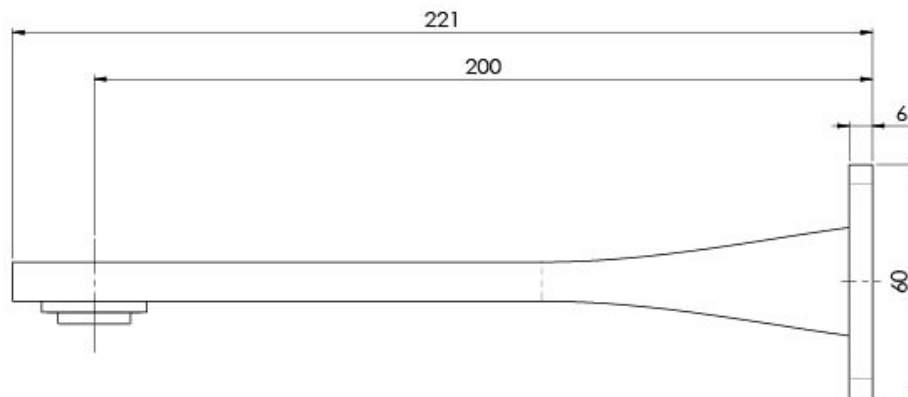

TEEL

TEEL WALL BATH OUTLET 200MM

SPECIFICATIONS

AVAILABLE IN

118-7620-00
Chrome

118-7620-40
Brushed Nickel

118-7620-30
Gun Metal

118-7620-31
Brushed Carbon

Please visit <https://www.phoenixtapware.com.au/warranty> to view the full warranty

While we aim to ensure the specifications shown are correct at time of printing, Phoenix Tapware reserves the right to make modifications without prior notice. Always use the physical product measurements for mark-ups and roughing-in as the line drawing shown may differ from the actual product over time. All measurements are shown in millimetres. Colours may vary from image shown.