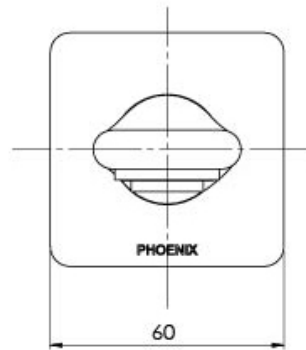

TEEL

TEEL WALL BATH OUTLET 200MM

SPECIFICATIONS

AVAILABLE IN

118-7620-00
Chrome

118-7620-40
Brushed Nickel

118-7620-30
Gun Metal

118-7620-31
Brushed Carbon

Please visit <https://www.phoenixtapware.com.au/warranty> to view the full warranty

While we aim to ensure the specifications shown are correct at time of printing, Phoenix Tapware reserves the right to make modifications without prior notice. Always use the physical product measurements for mark-ups and roughing-in as the line drawing shown may differ from the actual product over time. All measurements are shown in millimetres. Colours may vary from image shown.