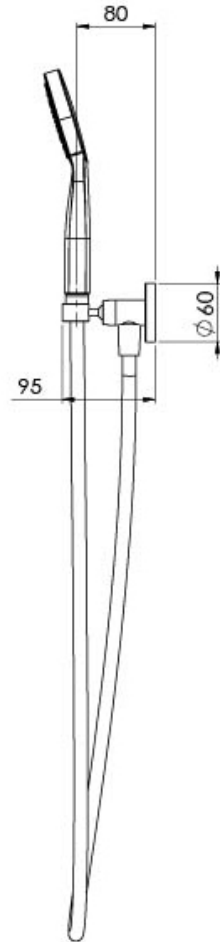

## TEVA HAND SHOWER

### AVAILABLE IN

152-6610-00  
Chrome

152-6610-40  
Brushed Nickel

152-6610-10  
Matte Black