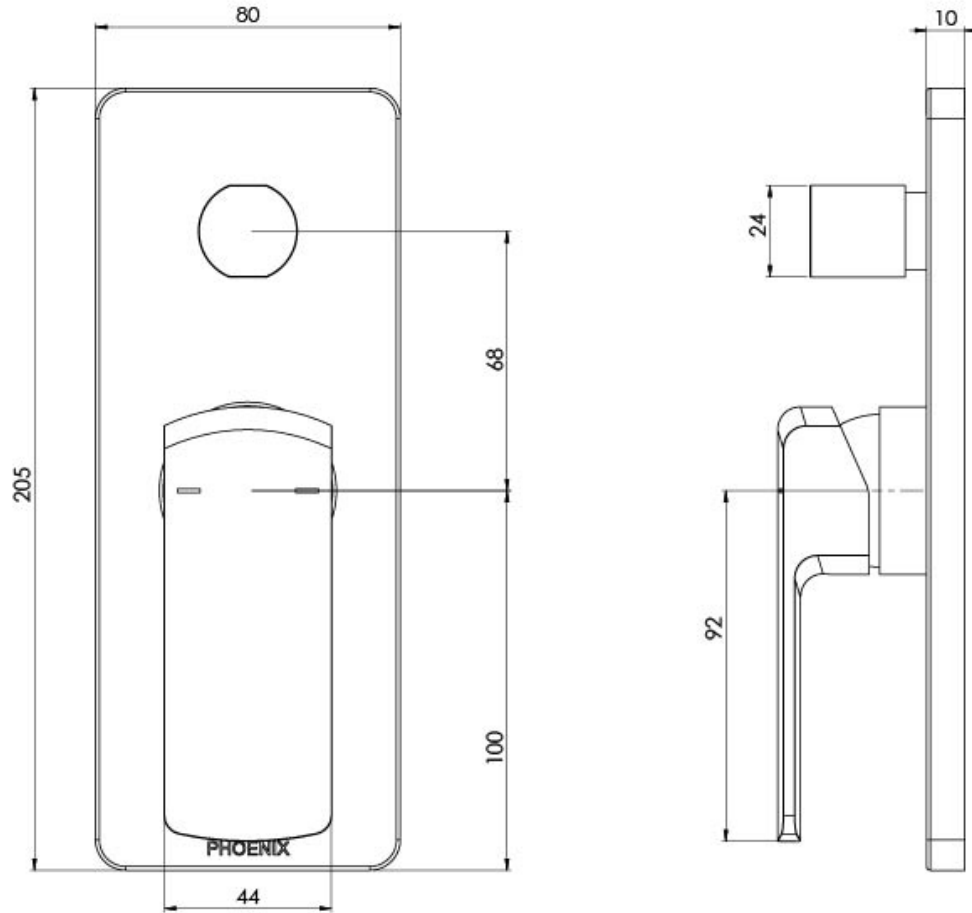

TEVA

TEVA SHOWER / BATH DIVERTER MIXER TRIM KIT ONLY

SPECIFICATIONS

AVAILABLE IN

152-7940-00
Chrome

152-7940-40
Brushed Nickel

152-7940-10
Matte Black

INFORMATION

Please visit <https://www.phoenixtapware.com.au/warranty> to view the full warranty

While we aim to ensure the specifications shown are correct at time of printing, Phoenix Tapware reserves the right to make modifications without prior notice. Always use the physical product measurements for mark-ups and roughing-in as the line drawing shown may differ from the actual product over time. All measurements are shown in millimetres. Colours may vary from image shown.