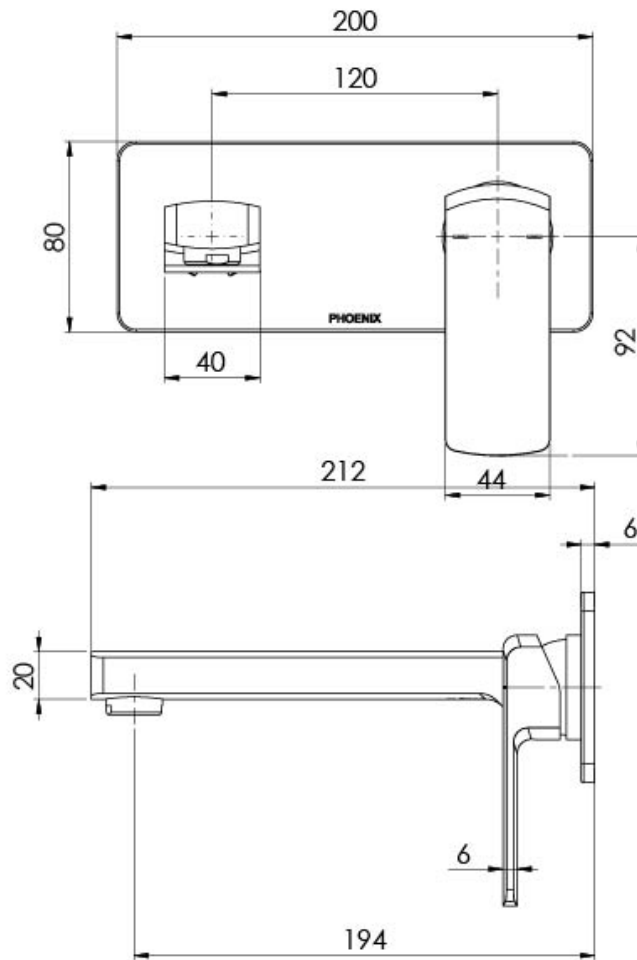

TEVA

TEVA WALL BASIN / BATH MIXER SET 200MM TRIM KIT ONLY - 6 STAR - LEAD FREE

SPECIFICATIONS

AVAILABLE IN

152-7815-00-1
Chrome

152-7815-40-1
Brushed Nickel

152-7815-10-1
Matte Black

INFORMATION

Product complies with the lead free Australian Building Codes Board regulations in 2026

Please visit <https://www.phoenixtapware.com.au/warranty> to view the full warranty

While we aim to ensure the specifications shown are correct at time of printing, Phoenix Tapware reserves the right to make modifications without prior notice. Always use the physical product measurements for mark-ups and roughing-in as the line drawing shown may differ from the actual product over time. All measurements are shown in millimetres. Colours may vary from image shown.