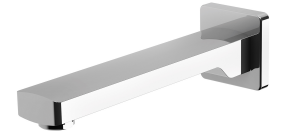

TEVA

TEVA WALL BATH OUTLET 200MM

SPECIFICATIONS

AVAILABLE IN

152-7620-00
Chrome

152-7620-40
Brushed Nickel

152-7620-10
Matte Black

INFORMATION