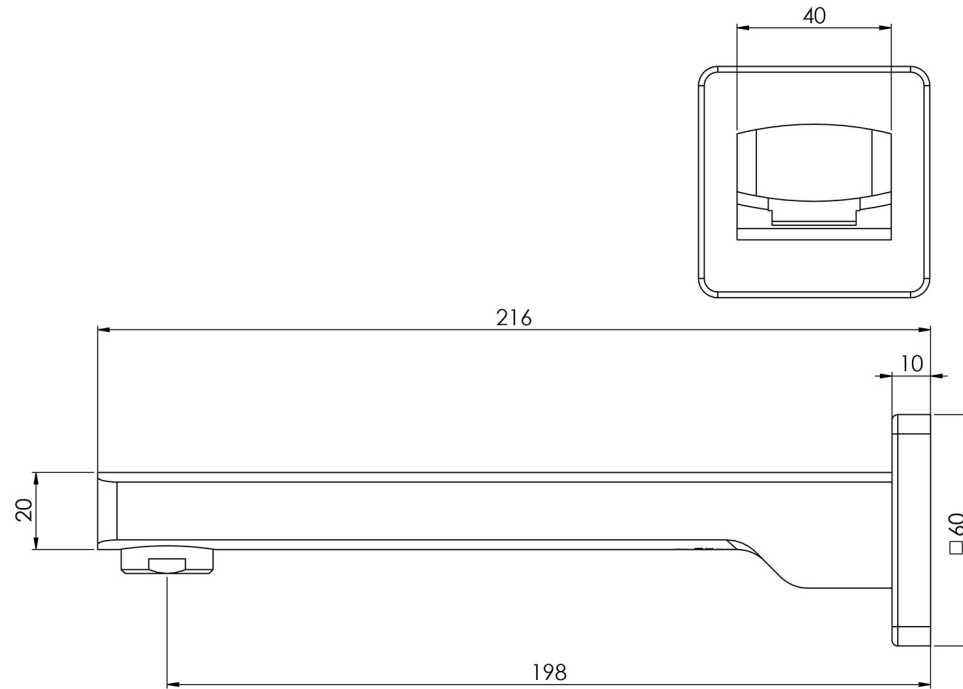

TEVA

TEVA WALL BATH OUTLET 200MM

SPECIFICATIONS

AVAILABLE IN

152-7620-00
Chrome

152-7620-40
Brushed Nickel

152-7620-10
Matte Black

INFORMATION