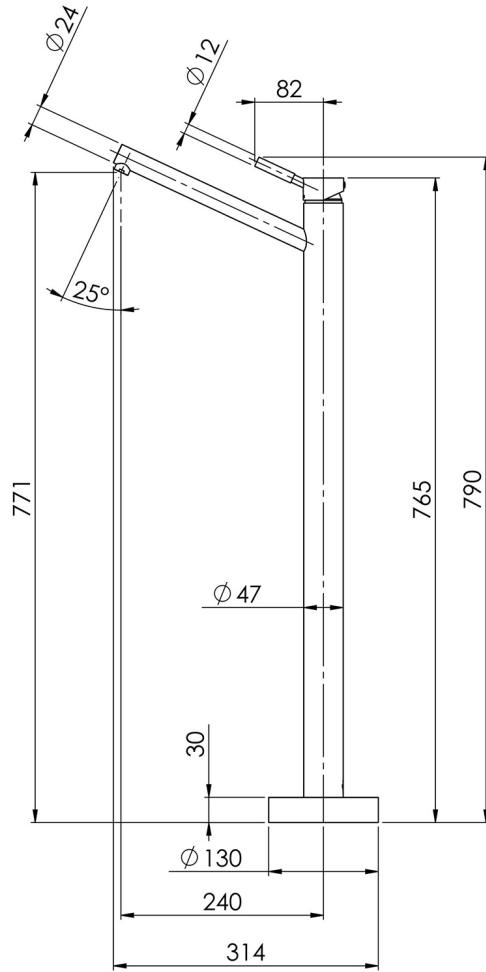

VIVID

VIVID FLOOR MOUNTED BATH MIXER

SPECIFICATIONS

AVAILABLE IN

V799 CHR
Chrome

INFORMATION

Temperature Rating
1 - 75°C

Pressure Rating
150 - 500kPa

Please visit <https://www.phoenixtapware.com.au/warranty> to view the full warranty

While we aim to ensure the specifications shown are correct at time of printing, Phoenix Tapware reserves the right to make modifications without prior notice. Always use the physical product measurements for mark-ups and roughing-in as the line drawing shown may differ from the actual product over time. All measurements are shown in millimetres. Colours may vary from image shown.