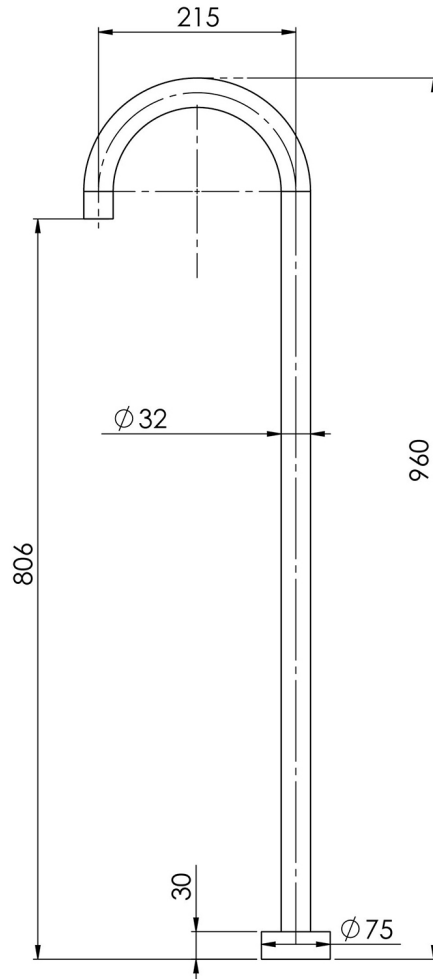

## VIVID FLOOR MOUNTED BATH OUTLET 940MM