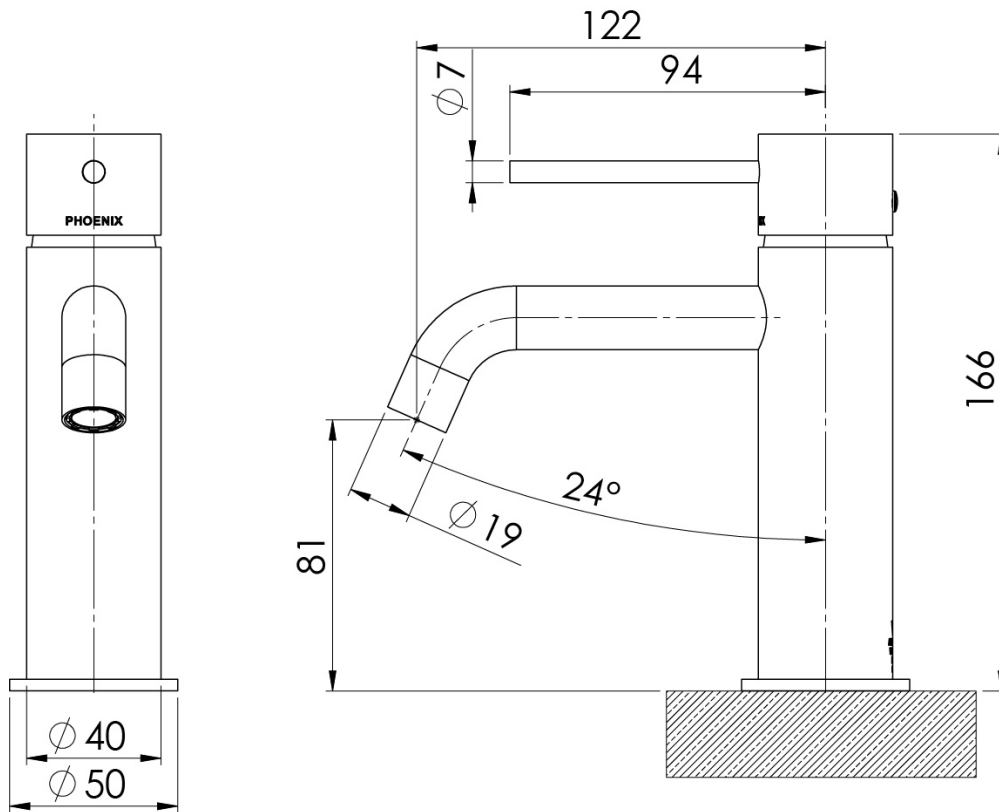

## SPECIFICATIONS

Please visit <https://www.phoenixtapware.com.au/warranty> to view the full warranty

While we aim to ensure the specifications shown are correct at time of printing, Phoenix Tapware reserves the right to make modifications without prior notice. Always use the physical product measurements for mark-ups and roughing-in as the line drawing shown may differ from the actual product over time. All measurements are shown in millimetres. Colours may vary from image shown.