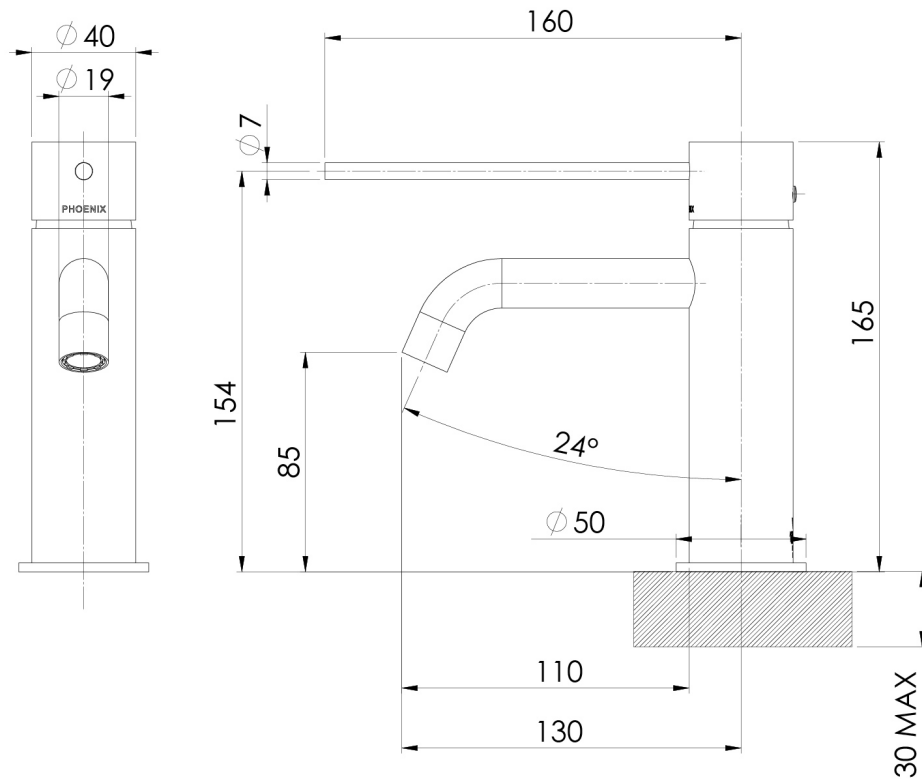

## VIVID SLIMLINE BASIN MIXER CURVED OUTLET WITH EXTENDED LEVER

## SPECIFICATIONS

Please visit <https://www.phoenixtapware.com.au/warranty> to view the full warranty

While we aim to ensure the specifications shown are correct at time of printing, Phoenix Tapware reserves the right to make modifications without prior notice. Always use the physical product measurements for mark-ups and roughing-in as the line drawing shown may differ from the actual product over time. All measurements are shown in millimetres. Colours may vary from image shown.