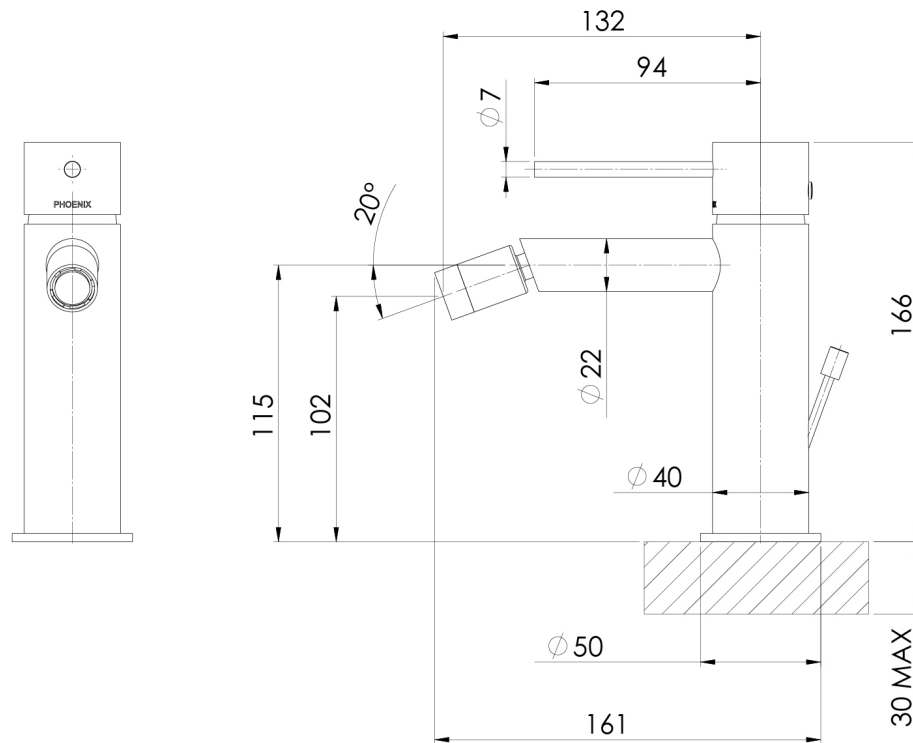

## SPECIFICATIONS

Please visit <https://www.phoenixtapware.com.au/warranty> to view the full warranty

While we aim to ensure the specifications shown are correct at time of printing, Phoenix Tapware reserves the right to make modifications without prior notice. Always use the physical product measurements for mark-ups and roughing-in as the line drawing shown may differ from the actual product over time. All measurements are shown in millimetres. Colours may vary from image shown.