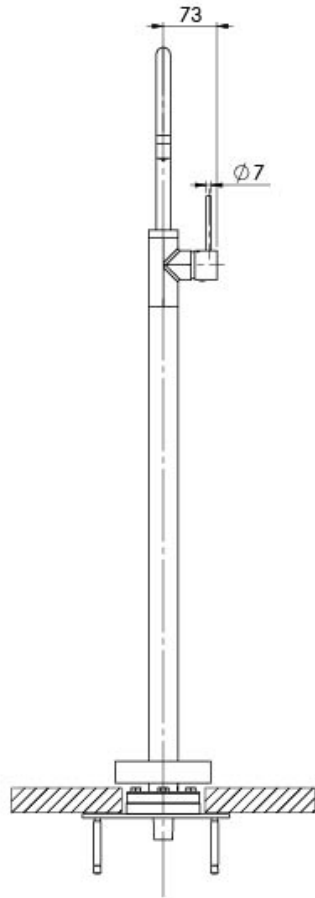

VIVID SLIMLINE

VIVID SLIMLINE FLOOR MOUNTED BATH MIXER

SPECIFICATIONS

AVAILABLE IN

VS745 CHR
Chrome

VS745 BN
Brushed Nickel

VS745 GM
Gun Metal

VS745-31
Brushed Carbon

VS745 MB
Matte Black

VS745-12
Brushed Gold

INFORMATION

Temperature Rating
1 - 75°C

Pressure Rating
150 - 500kPa

MAINTENANCE AND CARE:

- All surfaces should be cleaned with mild liquid detergent or soap and water.
- Do not use cream cleaners or citrus based cleaning products, as they are abrasive.
- Use of unsuitable cleaning agents may damage the surface.
- Any damage caused in this way will not be covered by warranty.