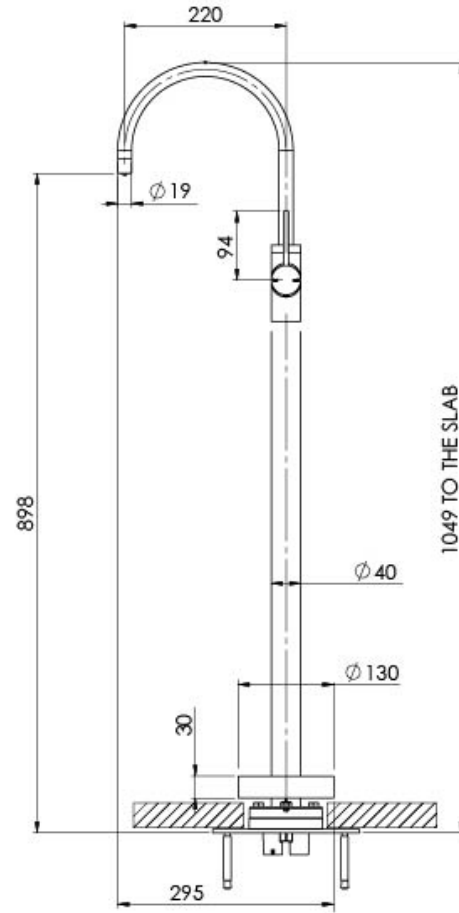

VIVID SLIMLINE

VIVID SLIMLINE FLOOR MOUNTED BATH MIXER

SPECIFICATIONS

AVAILABLE IN

VS745 CHR
Chrome

VS745 BN
Brushed Nickel

VS745 GM
Gun Metal

VS745-31
Brushed Carbon

VS745 MB
Matte Black

VS745-12
Brushed Gold

INFORMATION

Temperature Rating
1 - 75°C

Pressure Rating
150 - 500kPa

MAINTENANCE AND CARE:

- All surfaces should be cleaned with mild liquid detergent or soap and water.
- Do not use cream cleaners or citrus based cleaning products, as they are abrasive.
- Use of unsuitable cleaning agents may damage the surface.
- Any damage caused in this way will not be covered by warranty.