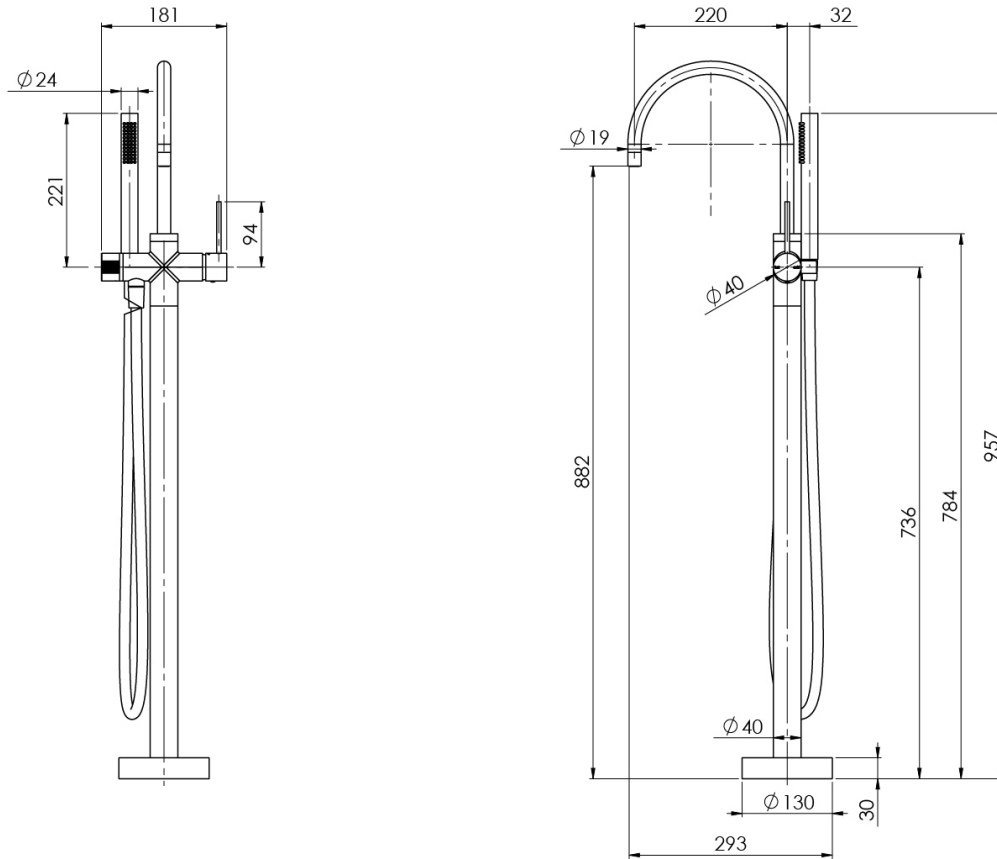

## VIVID SLIMLINE FLOOR MOUNTED BATH MIXER WITH HAND SHOWER

## SPECIFICATIONS

Please visit <https://www.phoenixtapware.com.au/warranty> to view the full warranty

AS2845.1 Compliant Dual Check Valves

While we aim to ensure the specifications shown are correct at time of printing, Phoenix Tapware reserves the right to make modifications without prior notice. Always use the physical product measurements for mark-ups and roughing-in as the line drawing shown may differ from the actual product over time. All measurements are shown in millimetres. Colours may vary from image shown.