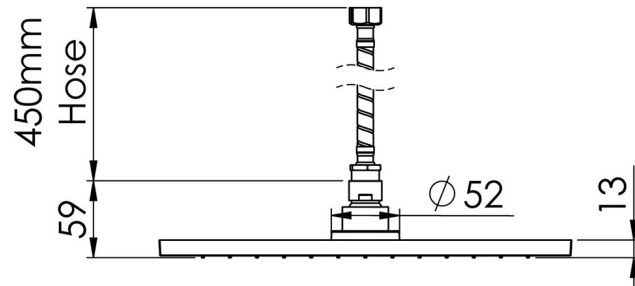

VIVID SLIMLINE

VIVID SLIMLINE FLUSH MOUNT CEILING SHOWER 300MM SQUARE

SPECIFICATIONS

AVAILABLE IN

VS5091-00
Chrome

INFORMATION

Temperature Rating
1 - 75°C

Pressure Rating
150 - 500kPa

Please visit <https://www.phoenixtapware.com.au/warranty> to view the full warranty

While we aim to ensure the specifications shown are correct at time of printing, Phoenix Tapware reserves the right to make modifications without prior notice. Always use the physical product measurements for mark-ups and roughing-in as the line drawing shown may differ from the actual product over time. All measurements are shown in millimetres. Colours may vary from image shown.