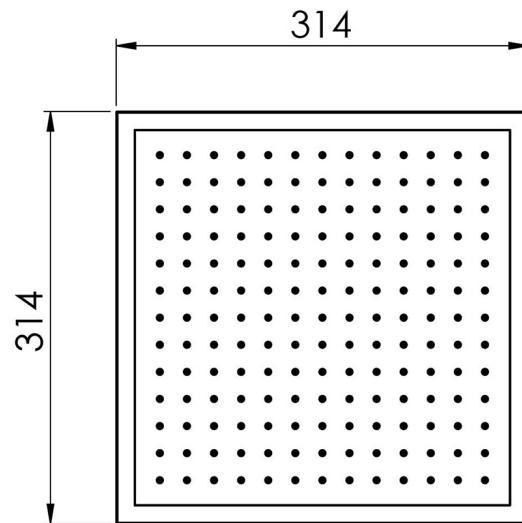

VIVID SLIMLINE

VIVID SLIMLINE FLUSH MOUNT CEILING SHOWER 300MM SQUARE

SPECIFICATIONS

AVAILABLE IN

VS5091-00
Chrome

INFORMATION

Temperature Rating
1 - 75°C

Pressure Rating
150 - 500kPa

Please visit <https://www.phoenixtapware.com.au/warranty> to view the full warranty

While we aim to ensure the specifications shown are correct at time of printing, Phoenix Tapware reserves the right to make modifications without prior notice. Always use the physical product measurements for mark-ups and roughing-in as the line drawing shown may differ from the actual product over time. All measurements are shown in millimetres. Colours may vary from image shown.