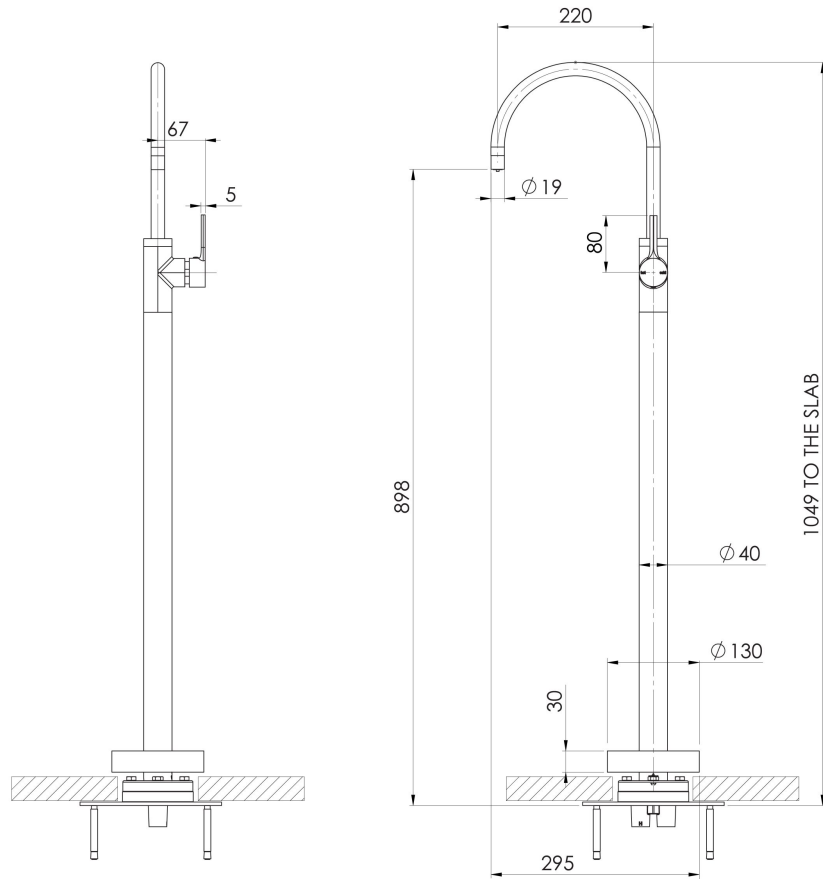

VIVID SLIMLINE OVAL

VIVID SLIMLINE OVAL FLOOR MOUNTED BATH MIXER

SPECIFICATIONS

AVAILABLE IN

VV745-00
Chrome

VV745-40
Brushed Nickel

VV745-10
Matte Black

VV745-12
Brushed Gold

Please visit <https://www.phoenixtapware.com.au/warranty> to view the full warranty

While we aim to ensure the specifications shown are correct at time of printing, Phoenix Tapware reserves the right to make modifications without prior notice. Always use the physical product measurements for mark-ups and roughing-in as the line drawing shown may differ from the actual product over time. All measurements are shown in millimetres. Colours may vary from image shown.