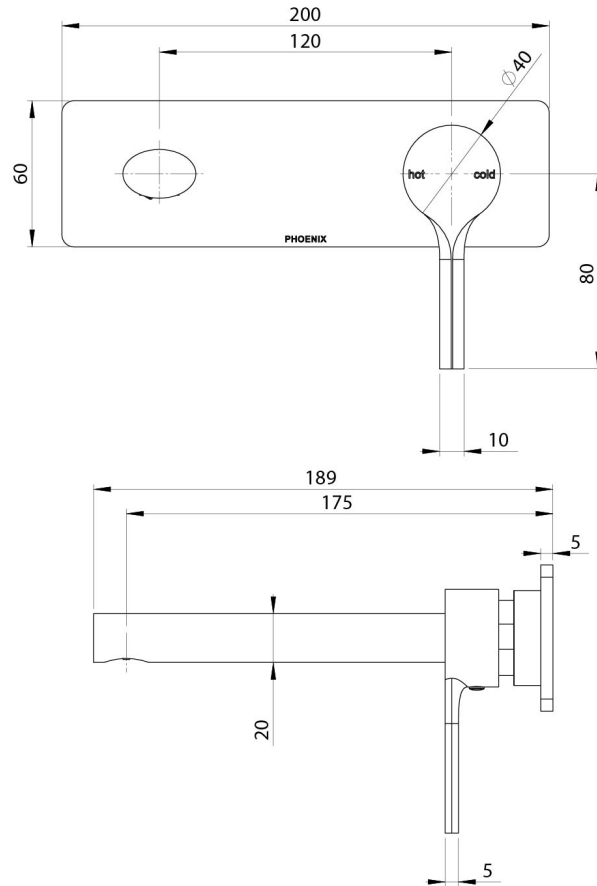

SWITCHMIX

VIVID SLIMLINE OVAL SWITCHMIX WALL BASIN / BATH MIXER SET 175MM FIT-OFF KIT

SPECIFICATIONS

AVAILABLE IN

VV2812-00
Chrome

VV2812-40
Brushed Nickel

VV2812-10
Matte Black

VV2812-12
Brushed Gold

Please visit <https://www.phoenixtapware.com.au/warranty> to view the full warranty

While we aim to ensure the specifications shown are correct at time of printing, Phoenix Tapware reserves the right to make modifications without prior notice. Always use the physical product measurements for mark-ups and roughing-in as the line drawing shown may differ from the actual product over time. All measurements are shown in millimetres. Colours may vary from image shown.