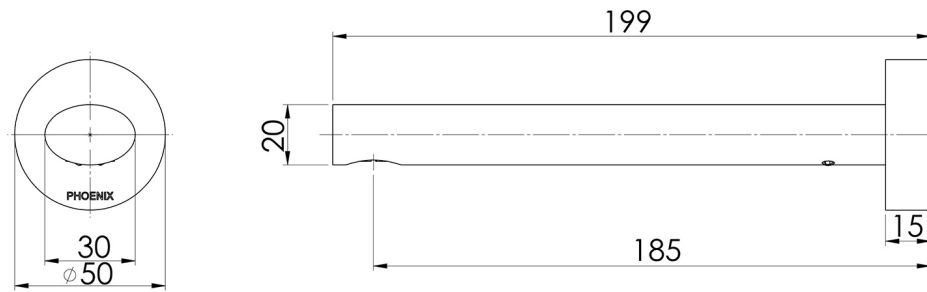

VIVID SLIMLINE OVAL

VIVID SLIMLINE OVAL WALL BASIN OUTLET 180MM

SPECIFICATIONS

AVAILABLE IN

VV74 CHR
Chrome

VV74-40
Brushed Nickel

VV74 MB
Matte Black

VV74-12
Brushed Gold

Please visit <https://www.phoenixtapware.com.au/warranty> to view the full warranty

While we aim to ensure the specifications shown are correct at time of printing, Phoenix Tapware reserves the right to make modifications without prior notice. Always use the physical product measurements for mark-ups and roughing-in as the line drawing shown may differ from the actual product over time. All measurements are shown in millimetres. Colours may vary from image shown.