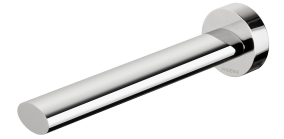

VIVID SLIMLINE OVAL

VIVID SLIMLINE OVAL WALL BASIN OUTLET 180MM

SPECIFICATIONS

AVAILABLE IN

VV74 CHR
Chrome

VV74-40
Brushed Nickel

VV74 MB
Matte Black

VV74-12
Brushed Gold