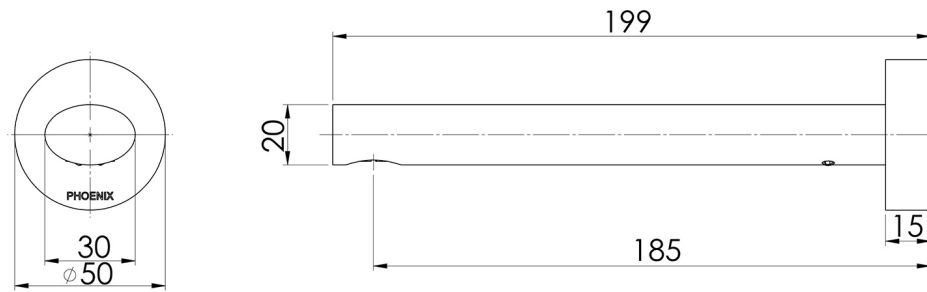

VIVID SLIMLINE OVAL

VIVID SLIMLINE OVAL WALL BATH OUTLET 180MM

SPECIFICATIONS

AVAILABLE IN

VV776 CHR
Chrome

VV776-40
Brushed Nickel

VV776 MB
Matte Black

VV776-12
Brushed Gold

Please visit <https://www.phoenixtapware.com.au/warranty> to view the full warranty

While we aim to ensure the specifications shown are correct at time of printing, Phoenix Tapware reserves the right to make modifications without prior notice. Always use the physical product measurements for mark-ups and roughing-in as the line drawing shown may differ from the actual product over time. All measurements are shown in millimetres. Colours may vary from image shown.