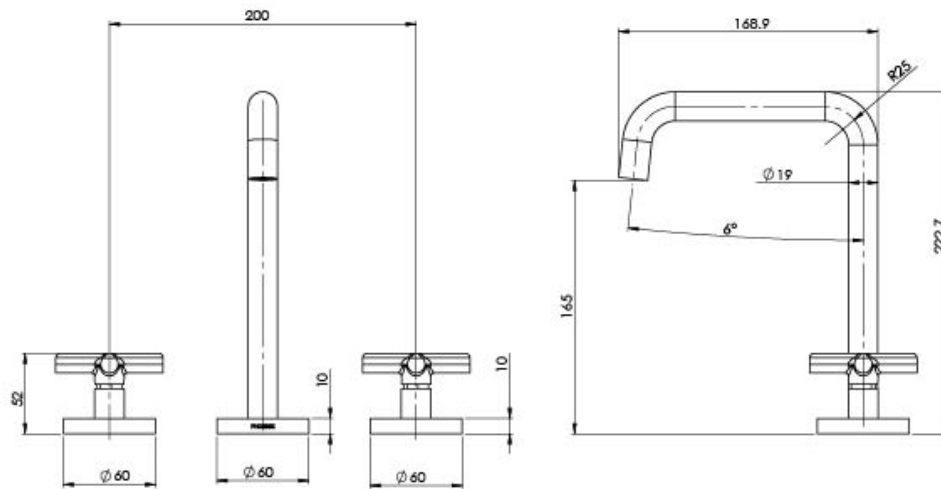

VIVID SLIMLINE PLUS

VIVID SLIMLINE PLUS BASIN SET

SPECIFICATIONS

AVAILABLE IN

119-1000-00
Chrome

119-1000-40
Brushed Nickel

119-1000-30
Gun Metal

119-1000-31
Brushed Carbon

119-1000-10
Matte Black

119-1000-12
Brushed Gold

INFORMATION

Temperature Rating
1 - 75°C

Pressure Rating
150 - 500kPa

MAINTENANCE AND CARE:

- All surfaces should be cleaned with mild liquid detergent or soap and water.
- Do not use cream cleaners or citrus based cleaning products, as they are abrasive.
- Use of unsuitable cleaning agents may damage the surface.
- Any damage caused in this way will not be covered by warranty.

Please visit <https://www.phoenixtapware.com.au/warranty> to view the full warranty

While we aim to ensure the specifications shown are correct at time of printing, Phoenix Tapware reserves the right to make modifications without prior notice. Always use the physical product measurements for mark-ups and roughing-in as the line drawing shown may differ from the actual product over time. All measurements are shown in millimetres. Colours may vary from image shown.

Ph: +61 3 9780 4200
14/03/2024
[phoenixtapware.com.au](https://www.phoenixtapware.com.au)