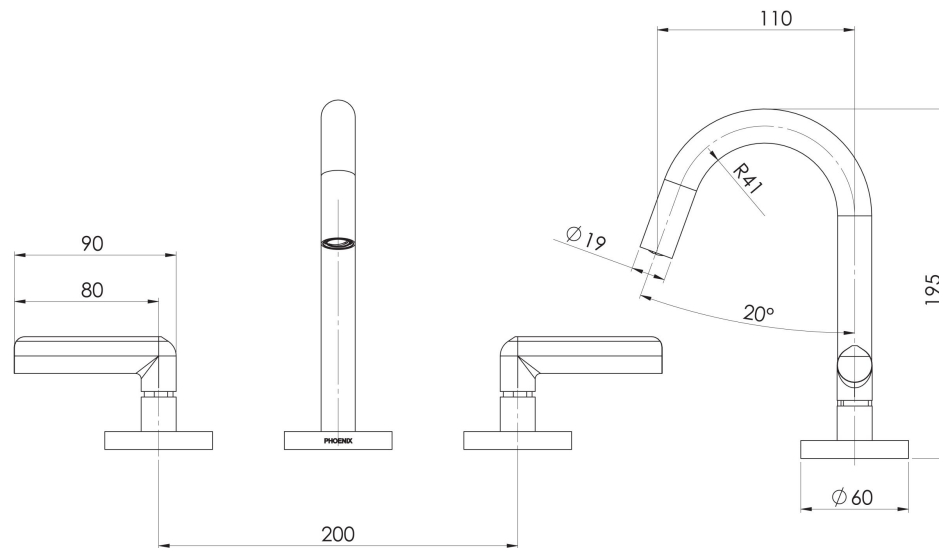

VIVID SLIMLINE PLUS

VIVID SLIMLINE PLUS LEVER BASIN SET - LEAD FREE

SPECIFICATIONS

AVAILABLE IN

119-1030-00-1
Chrome

119-1030-40-1
Brushed Nickel

119-1030-31-1
Brushed Carbon

119-1030-10-1
Matte Black

Please visit <https://www.phoenixtapware.com.au/warranty> to view the full warranty

While we aim to ensure the specifications shown are correct at time of printing, Phoenix Tapware reserves the right to make modifications without prior notice. Always use the physical product measurements for mark-ups and roughing-in as the line drawing shown may differ from the actual product over time. All measurements are shown in millimetres. Colours may vary from image shown.