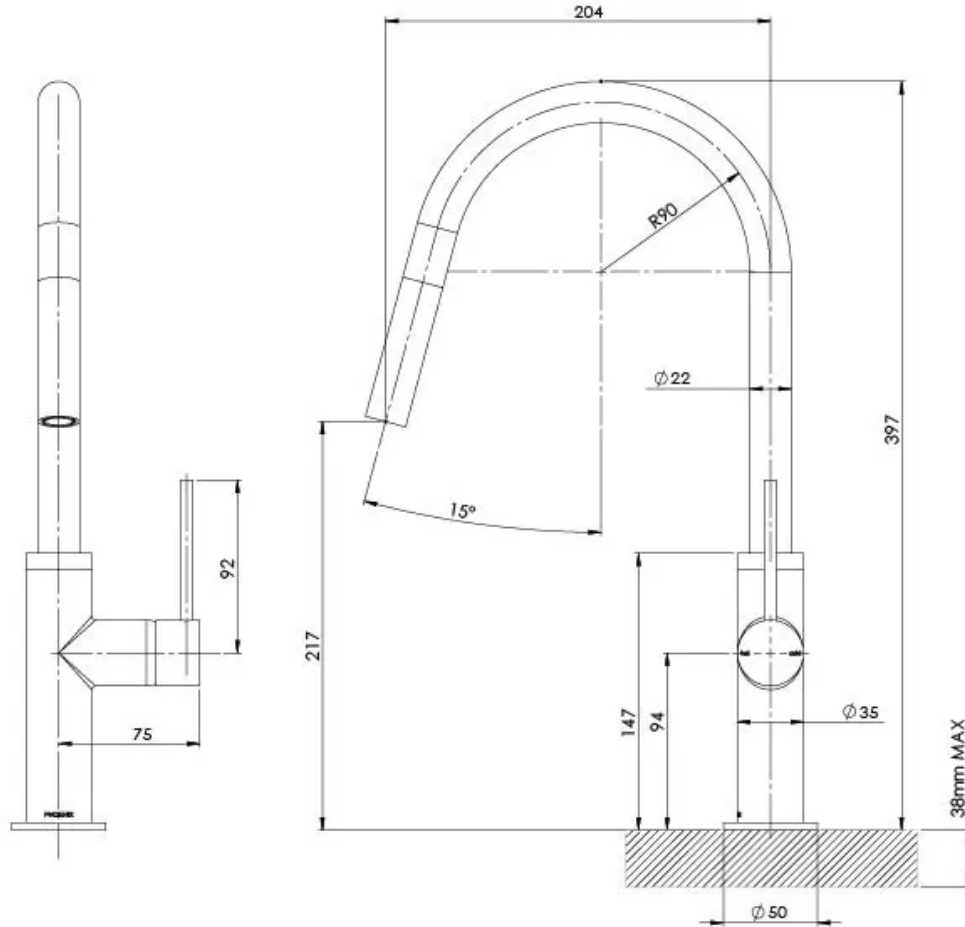

VIVID SLIMLINE

VIVID SLIMLINE PULL OUT SINK MIXER - LEAD FREE

SPECIFICATIONS

AVAILABLE IN

VS7105-31-1
Brushed Carbon

INFORMATION

Temperature Rating
1 - 75°C

Pressure Rating
150 - 500kPa

Product complies with the lead free Australian Building Codes Board regulations in 2026

Please visit <https://www.phoenixtapware.com.au/warranty> to view the full warranty

While we aim to ensure the specifications shown are correct at time of printing, Phoenix Tapware reserves the right to make modifications without prior notice. Always use the physical product measurements for mark-ups and roughing-in as the line drawing shown may differ from the actual product over time. All measurements are shown in millimetres. Colours may vary from image shown.