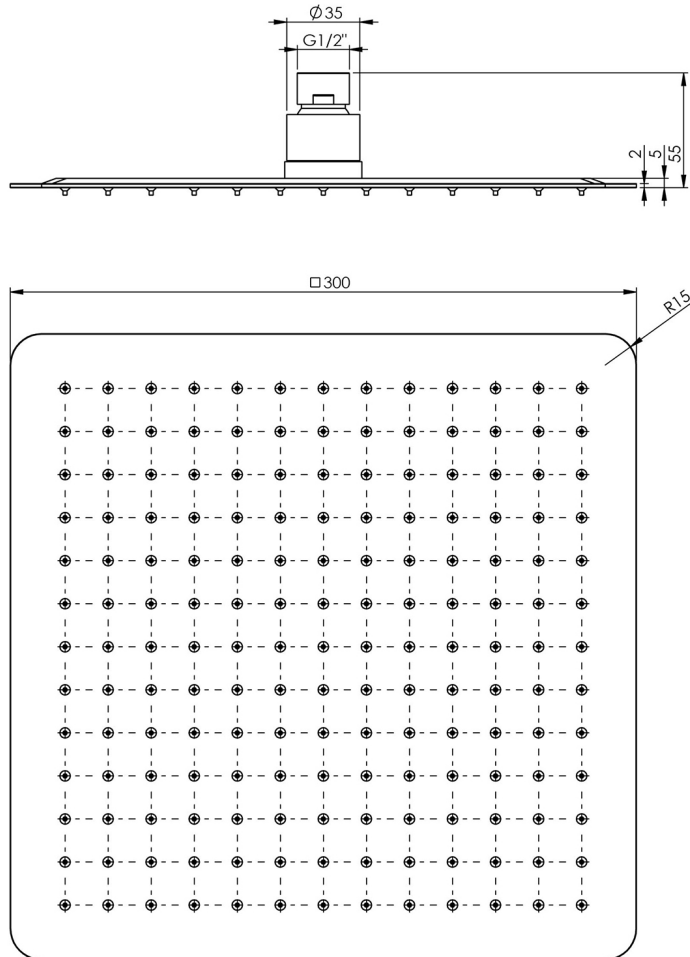

VIVID SLIMLINE

VIVID SLIMLINE SHOWER ROSE 300MM SQUARE

SPECIFICATIONS

AVAILABLE IN

VS5001-50
Stainless Steel

INFORMATION

Temperature Rating
1 - 75°C

Pressure Rating
150 - 500kPa

Please visit <https://www.phoenixtapware.com.au/warranty> to view the full warranty

While we aim to ensure the specifications shown are correct at time of printing, Phoenix Tapware reserves the right to make modifications without prior notice. Always use the physical product measurements for mark-ups and roughing-in as the line drawing shown may differ from the actual product over time. All measurements are shown in millimetres. Colours may vary from image shown.