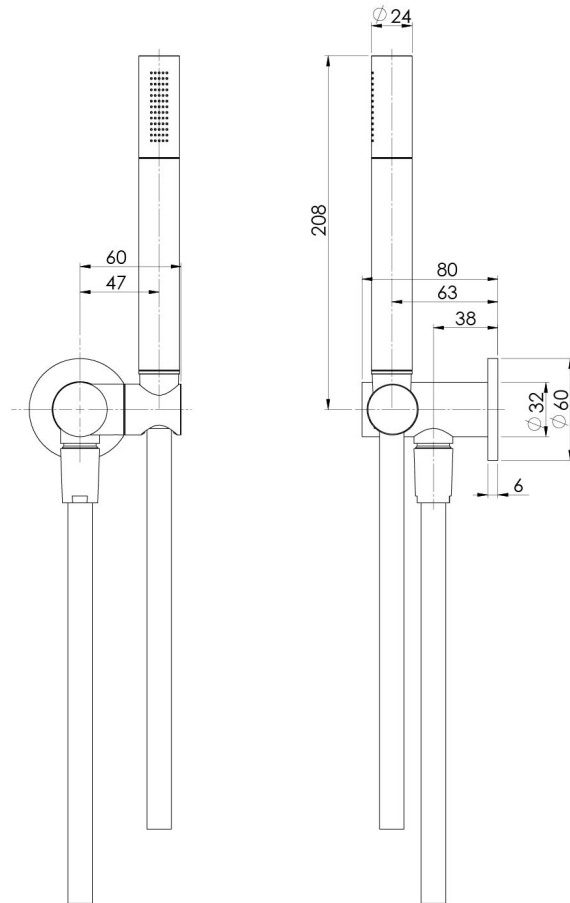

VIVID SLIMLINE SS

VIVID SLIMLINE SS 316 MICROPHONE HAND SHOWER

SPECIFICATIONS

AVAILABLE IN

316-6710-51
Stainless Steel

INFORMATION

Temperature Rating
1 - 75°C

Pressure Rating
150 - 500kPa