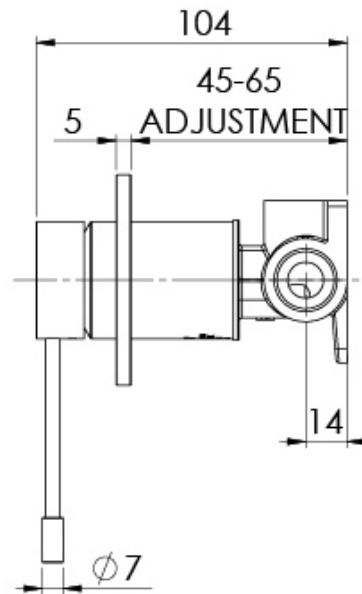

VIVID SLIMLINE SS

VIVID SLIMLINE SS 316 SHOWER / WALL MIXER

SPECIFICATIONS

AVAILABLE IN

316-7800-51
Stainless Steel

INFORMATION

Temperature Rating
1 - 75°C

Pressure Rating
150 - 500kPa

Please visit <https://www.phoenixtapware.com.au/warranty> to view the full warranty

While we aim to ensure the specifications shown are correct at time of printing, Phoenix Tapware reserves the right to make modifications without prior notice. Always use the physical product measurements for mark-ups and roughing-in as the line drawing shown may differ from the actual product over time. All measurements are shown in millimetres. Colours may vary from image shown.