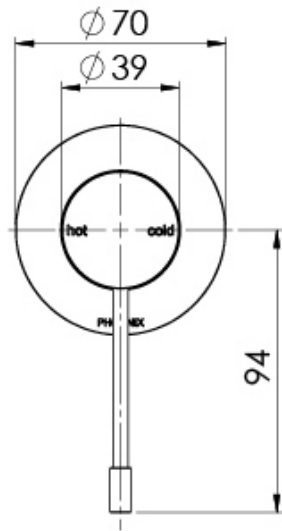

VIVID SLIMLINE SS

VIVID SLIMLINE SS 316 SHOWER / WALL MIXER

SPECIFICATIONS

AVAILABLE IN

316-7800-51
Stainless Steel

INFORMATION

Temperature Rating
1 - 75°C

Pressure Rating
150 - 500kPa

Please visit <https://www.phoenixtapware.com.au/warranty> to view the full warranty

While we aim to ensure the specifications shown are correct at time of printing, Phoenix Tapware reserves the right to make modifications without prior notice. Always use the physical product measurements for mark-ups and roughing-in as the line drawing shown may differ from the actual product over time. All measurements are shown in millimetres. Colours may vary from image shown.