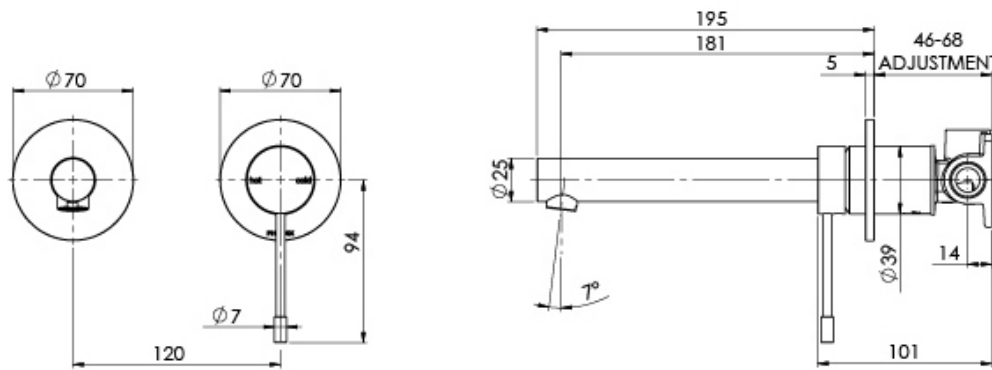

# VIVID SLIMLINE SS

VIVID SLIMLINE SS 316 WALL BASIN / BATH MIXER SET 180MM

## SPECIFICATIONS

Please visit <https://www.phoenixtapware.com.au/warranty> to view the full warranty

While we aim to ensure the specifications shown are correct at time of printing, Phoenix Tapware reserves the right to make modifications without prior notice. Always use the physical product measurements for mark-ups and roughing-in as the line drawing shown may differ from the actual product over time. All measurements are shown in millimetres. Colours may vary from image shown.