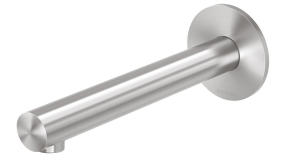

# VIVID SLIMLINE SS

VIVID SLIMLINE SS 316 WALL BASIN / BATH OUTLET 180MM

### AVAILABLE IN

316-7610-51  
Stainless Steel