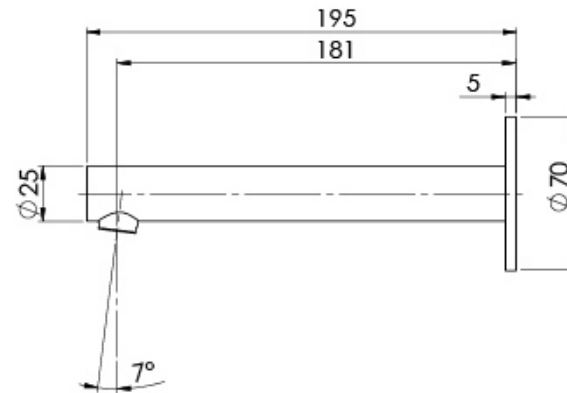

# VIVID SLIMLINE SS

VIVID SLIMLINE SS 316 WALL BASIN / BATH OUTLET 180MM

## SPECIFICATIONS

Please visit <https://www.phoenixtapware.com.au/warranty> to view the full warranty

While we aim to ensure the specifications shown are correct at time of printing, Phoenix Tapware reserves the right to make modifications without prior notice. Always use the physical product measurements for mark-ups and roughing-in as the line drawing shown may differ from the actual product over time. All measurements are shown in millimetres. Colours may vary from image shown.