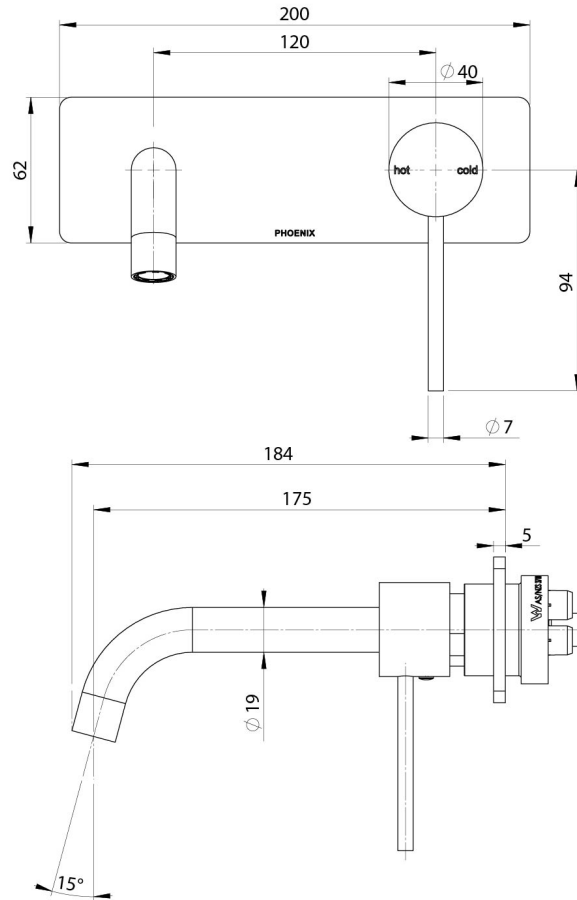

SWITCHMIX

VIVID SLIMLINE SWITCHMIX WALL BASIN / BATH MIXER SET 180MM FIT-OFF KIT

SPECIFICATIONS

AVAILABLE IN

VS2812-31
Brushed Carbon

VS2812-12
Brushed Gold

INFORMATION

Temperature Rating
1 - 75°C

Please visit <https://www.phoenixtapware.com.au/warranty> to view the full warranty

While we aim to ensure the specifications shown are correct at time of printing, Phoenix Tapware reserves the right to make modifications without prior notice. Always use the physical product measurements for mark-ups and roughing-in as the line drawing shown may differ from the actual product over time. All measurements are shown in millimetres. Colours may vary from image shown.