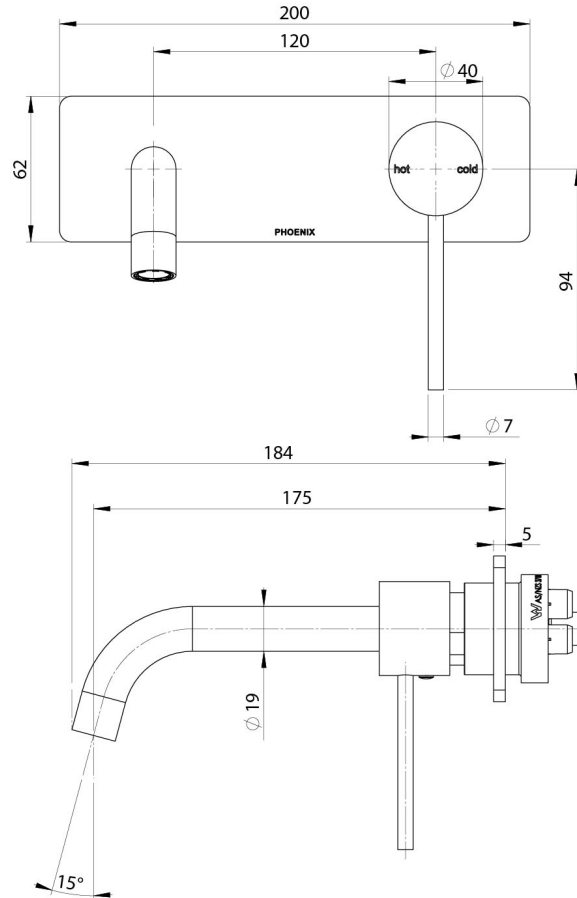

SWITCHMIX

VIVID SLIMLINE SWITCHMIX WALL BASIN / BATH MIXER SET 180MM FIT-OFF KIT - LEAD FREE

SPECIFICATIONS

AVAILABLE IN

VS2812-00-1
Chrome

VS2812-40-1
Brushed Nickel

VS2812-10-1
Matte Black

INFORMATION

Product complies with the lead free Australian Building Codes Board regulations in 2026

Please visit <https://www.phoenixtapware.com.au/warranty> to view the full warranty

While we aim to ensure the specifications shown are correct at time of printing, Phoenix Tapware reserves the right to make modifications without prior notice. Always use the physical product measurements for mark-ups and roughing-in as the line drawing shown may differ from the actual product over time. All measurements are shown in millimetres. Colours may vary from image shown.