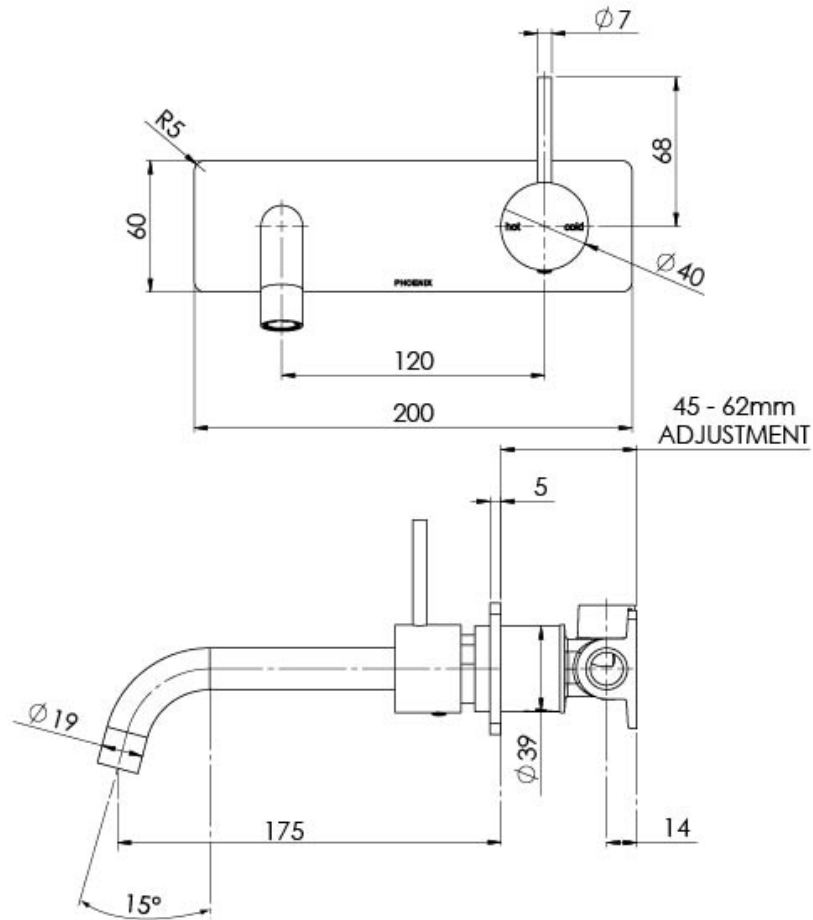

## SPECIFICATIONS

### INFORMATION

Temperature Rating  
1 - 75°C

Pressure Rating  
150 - 500kPa

Please visit <https://www.phoenixtapware.com.au/warranty> to view the full warranty

While we aim to ensure the specifications shown are correct at time of printing, Phoenix Tapware reserves the right to make modifications without prior notice. Always use the physical product measurements for mark-ups and roughing-in as the line drawing shown may differ from the actual product over time. All measurements are shown in millimetres. Colours may vary from image shown.