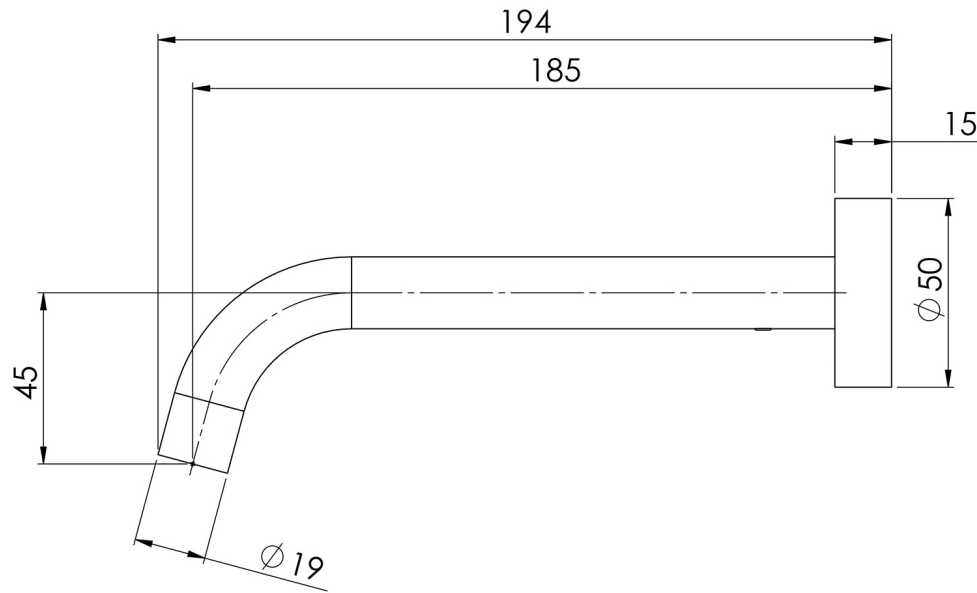

VIVID SLIMLINE

VIVID SLIMLINE WALL BASIN OUTLET 180MM CURVED

SPECIFICATIONS

AVAILABLE IN

VS774 CHR
Chrome

VS774 BN
Brushed Nickel

VS774 GM
Gun Metal

VS774-31
Brushed Carbon

VS774 MB
Matte Black

VS774-12
Brushed Gold

INFORMATION

Temperature Rating
1 - 75°C

Pressure Rating
150 - 500kPa

MAINTENANCE AND CARE:

- All surfaces should be cleaned with mild liquid detergent or soap and water.
- Do not use cream cleaners or citrus based cleaning products, as they are abrasive.
- Use of unsuitable cleaning agents may damage the surface.
- Any damage caused in this way will not be covered by warranty.