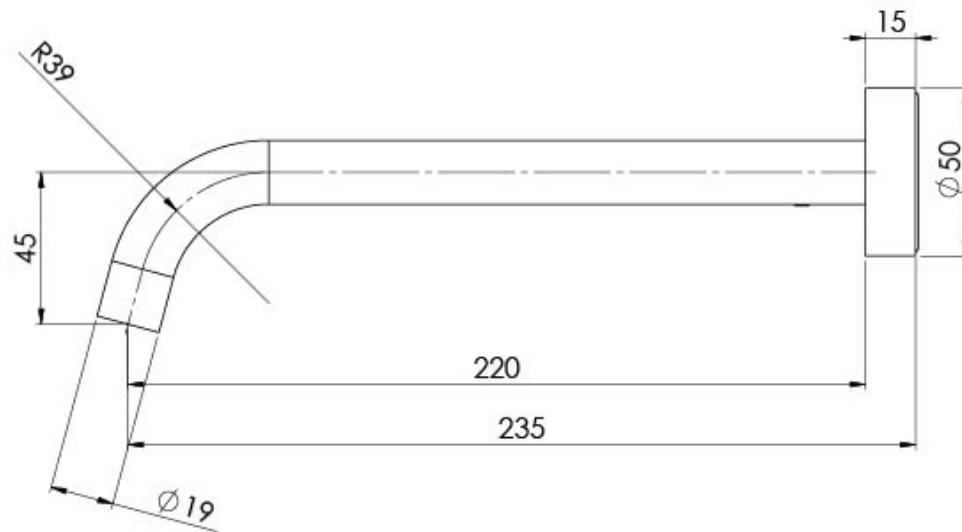

## VIVID SLIMLINE WALL BASIN OUTLET 230MM CURVED

## SPECIFICATIONS

Please visit <https://www.phoenixtapware.com.au/warranty> to view the full warranty

While we aim to ensure the specifications shown are correct at time of printing, Phoenix Tapware reserves the right to make modifications without prior notice. Always use the physical product measurements for mark-ups and roughing-in as the line drawing shown may differ from the actual product over time. All measurements are shown in millimetres. Colours may vary from image shown.