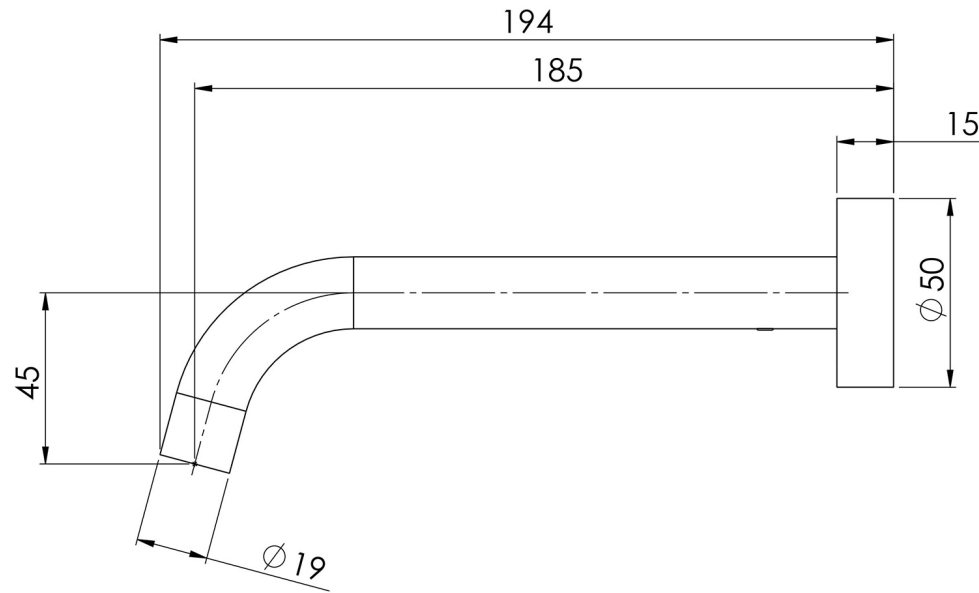

VIVID SLIMLINE

VIVID SLIMLINE WALL BATH OUTLET 180MM CURVED

SPECIFICATIONS

AVAILABLE IN

VS776 CHR
Chrome

VS776 BN
Brushed Nickel

VS776 GM
Gun Metal

VS776-31
Brushed Carbon

VS776 MB
Matte Black

VS776-12
Brushed Gold

INFORMATION

Temperature Rating
1 - 75°C

Pressure Rating
150 - 500kPa

MAINTENANCE AND CARE:

- All surfaces should be cleaned with mild liquid detergent or soap and water.
- Do not use cream cleaners or citrus based cleaning products, as they are abrasive.
- Use of unsuitable cleaning agents may damage the surface.
- Any damage caused in this way will not be covered by warranty.