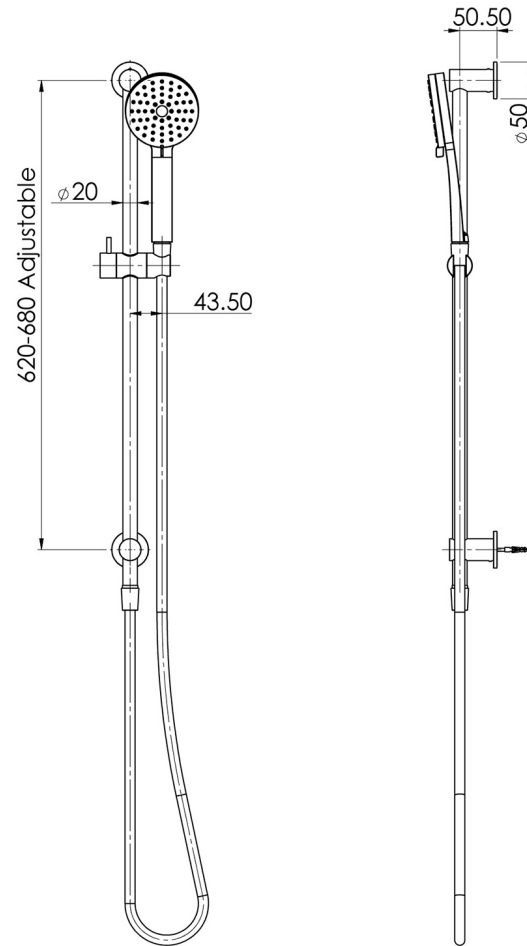

VIVID SLIMLINE

VIVID SLIMLINE WATER THROUGH RAIL HAND SHOWER

SPECIFICATIONS

AVAILABLE IN

VS687 CHR
Chrome

INFORMATION

Temperature Rating
1 - 75°C

Pressure Rating
150 - 500kPa

MAINTENANCE AND CARE:

- All surfaces should be cleaned with mild liquid detergent or soap and water.
- Do not use cream cleaners or citrus based cleaning products, as they are abrasive.
- Use of unsuitable cleaning agents may damage the surface.
- Any damage caused in this way will not be covered by warranty.

Please visit <https://www.phoenixtapware.com.au/warranty> to view the full warranty

While we aim to ensure the specifications shown are correct at time of printing, Phoenix Tapware reserves the right to make modifications without prior notice. Always use the physical product measurements for mark-ups and roughing-in as the line drawing shown may differ from the actual product over time. All measurements are shown in millimetres. Colours may vary from image shown.

Ph: +61 3 9780 4200
14/03/2024
[phoenixtapware.com.au](https://www.phoenixtapware.com.au)