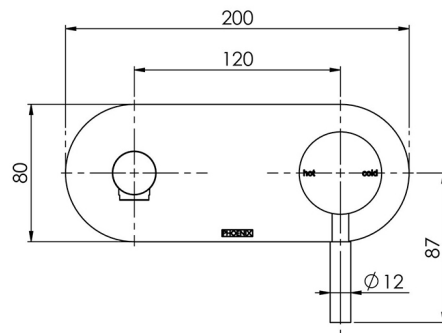

VIVID

VIVID WALL BATH MIXER SET 150MM

SPECIFICATIONS

AVAILABLE IN

V787 CHR
Chrome

INFORMATION

Temperature Rating
1 - 75°C

Pressure Rating
150 - 500kPa

Please visit <https://www.phoenixtapware.com.au/warranty> to view the full warranty

While we aim to ensure the specifications shown are correct at time of printing, Phoenix Tapware reserves the right to make modifications without prior notice. Always use the physical product measurements for mark-ups and roughing-in as the line drawing shown may differ from the actual product over time. All measurements are shown in millimetres. Colours may vary from image shown.