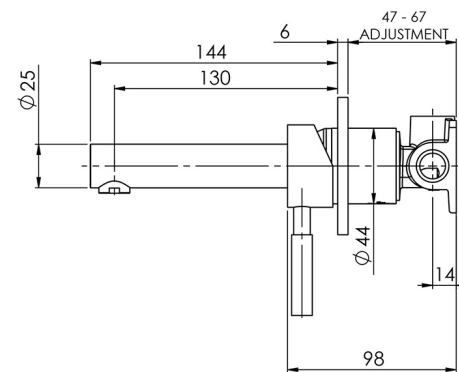

VIVID

VIVID WALL BATH MIXER SET 150MM

SPECIFICATIONS

AVAILABLE IN

V787 CHR
Chrome

INFORMATION

Temperature Rating
1 - 75°C

Pressure Rating
150 - 500kPa

Please visit <https://www.phoenixtapware.com.au/warranty> to view the full warranty

While we aim to ensure the specifications shown are correct at time of printing, Phoenix Tapware reserves the right to make modifications without prior notice. Always use the physical product measurements for mark-ups and roughing-in as the line drawing shown may differ from the actual product over time. All measurements are shown in millimetres. Colours may vary from image shown.