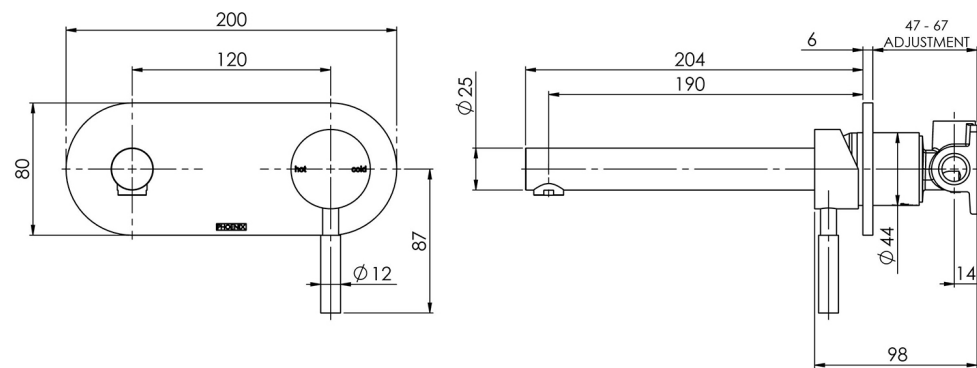

VIVID

VIVID WALL BATH MIXER SET 200MM

SPECIFICATIONS

AVAILABLE IN

V785 CHR
Chrome

INFORMATION

Temperature Rating
1 - 75°C

Pressure Rating
150 - 500kPa

Please visit <https://www.phoenixtapware.com.au/warranty> to view the full warranty

While we aim to ensure the specifications shown are correct at time of printing, Phoenix Tapware reserves the right to make modifications without prior notice. Always use the physical product measurements for mark-ups and roughing-in as the line drawing shown may differ from the actual product over time. All measurements are shown in millimetres. Colours may vary from image shown.