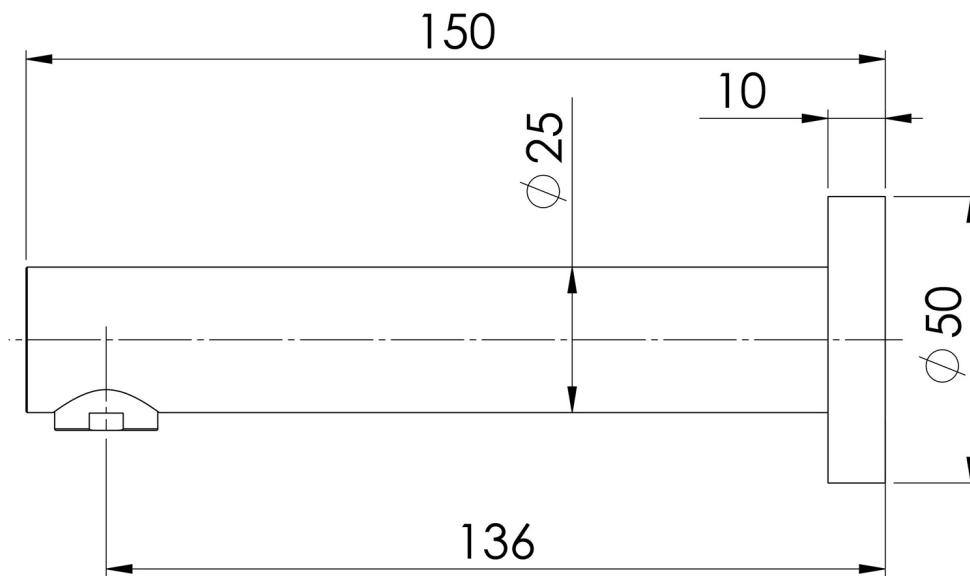

VIVID

VIVID WALL BATH OUTLET 150MM

SPECIFICATIONS

AVAILABLE IN

V777 CHR
Chrome

INFORMATION

Temperature Rating
1 - 75°C

Pressure Rating
150 - 500kPa

MAINTENANCE AND CARE:

- All surfaces should be cleaned with mild liquid detergent or soap and water.
- Do not use cream cleaners or citrus based cleaning products, as they are abrasive.
- Use of unsuitable cleaning agents may damage the surface.
- Any damage caused in this way will not be covered by warranty.

Please visit <https://www.phoenixtapware.com.au/warranty> to view the full warranty

While we aim to ensure the specifications shown are correct at time of printing, Phoenix Tapware reserves the right to make modifications without prior notice. Always use the physical product measurements for mark-ups and roughing-in as the line drawing shown may differ from the actual product over time. All measurements are shown in millimetres. Colours may vary from image shown.

Ph: +61 3 9780 4200
14/03/2024
[phoenixtapware.com.au](https://www.phoenixtapware.com.au)