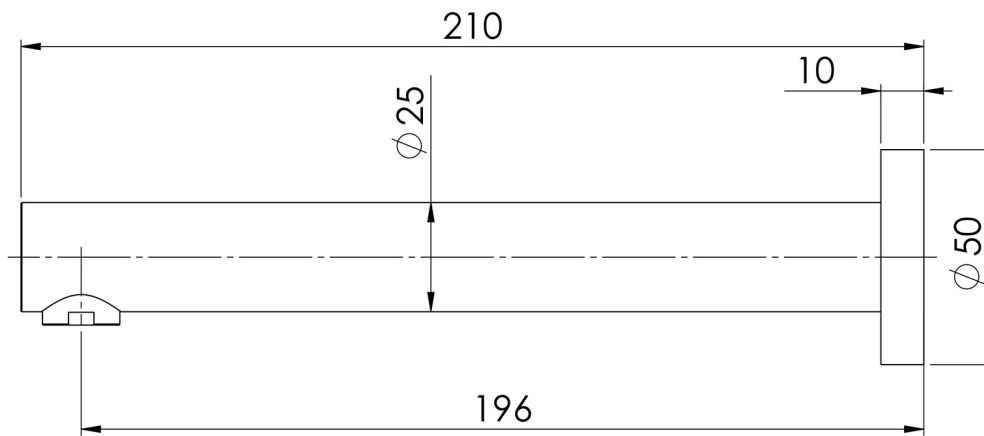

VIVID

VIVID WALL BATH OUTLET 200MM

SPECIFICATIONS

AVAILABLE IN

INFORMATION

Temperature Rating
1 - 75°C

Pressure Rating
150 - 500kPa

MAINTENANCE AND CARE:

- All surfaces should be cleaned with mild liquid detergent or soap and water.
- Do not use cream cleaners or citrus based cleaning products, as they are abrasive.
- Use of unsuitable cleaning agents may damage the surface.
- Any damage caused in this way will not be covered by warranty.

Please visit <https://www.phoenixtapware.com.au/warranty> to view the full warranty