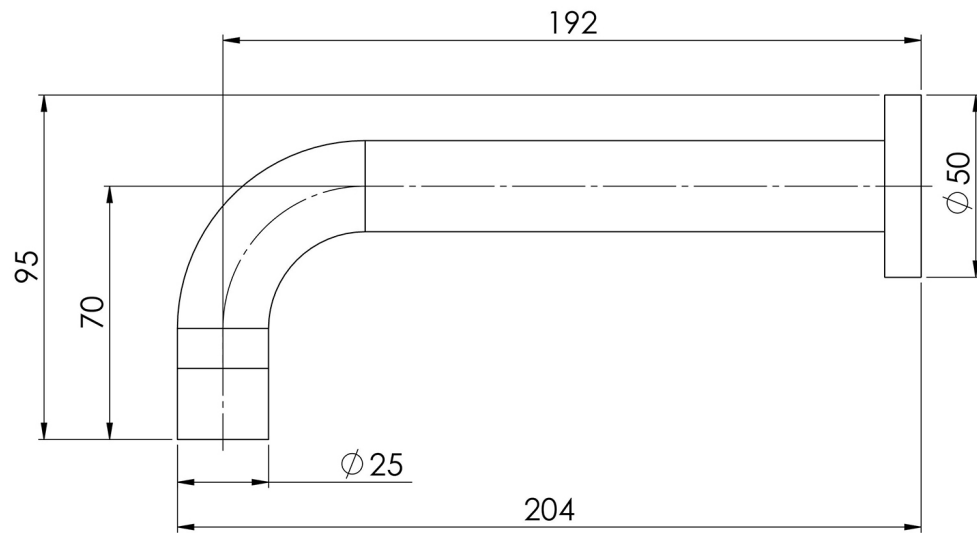

VIVID

VIVID WALL BATH OUTLET 200MM CURVED

SPECIFICATIONS

AVAILABLE IN

V251 CHR
Chrome

INFORMATION

Temperature Rating
1 - 75°C

Pressure Rating
150 - 500kPa